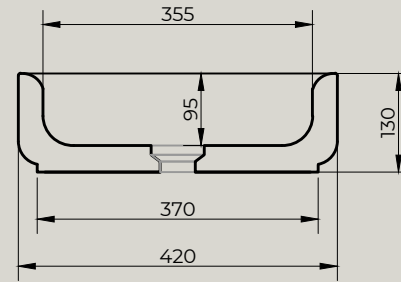

Top view

Front view

MARTENS & MEIJER
bathroomware

Product Name	Solid surface fountain with inner basin, matte white
Material	Pure Solid Surface Stone
Product size	420x420x130 mm (round)