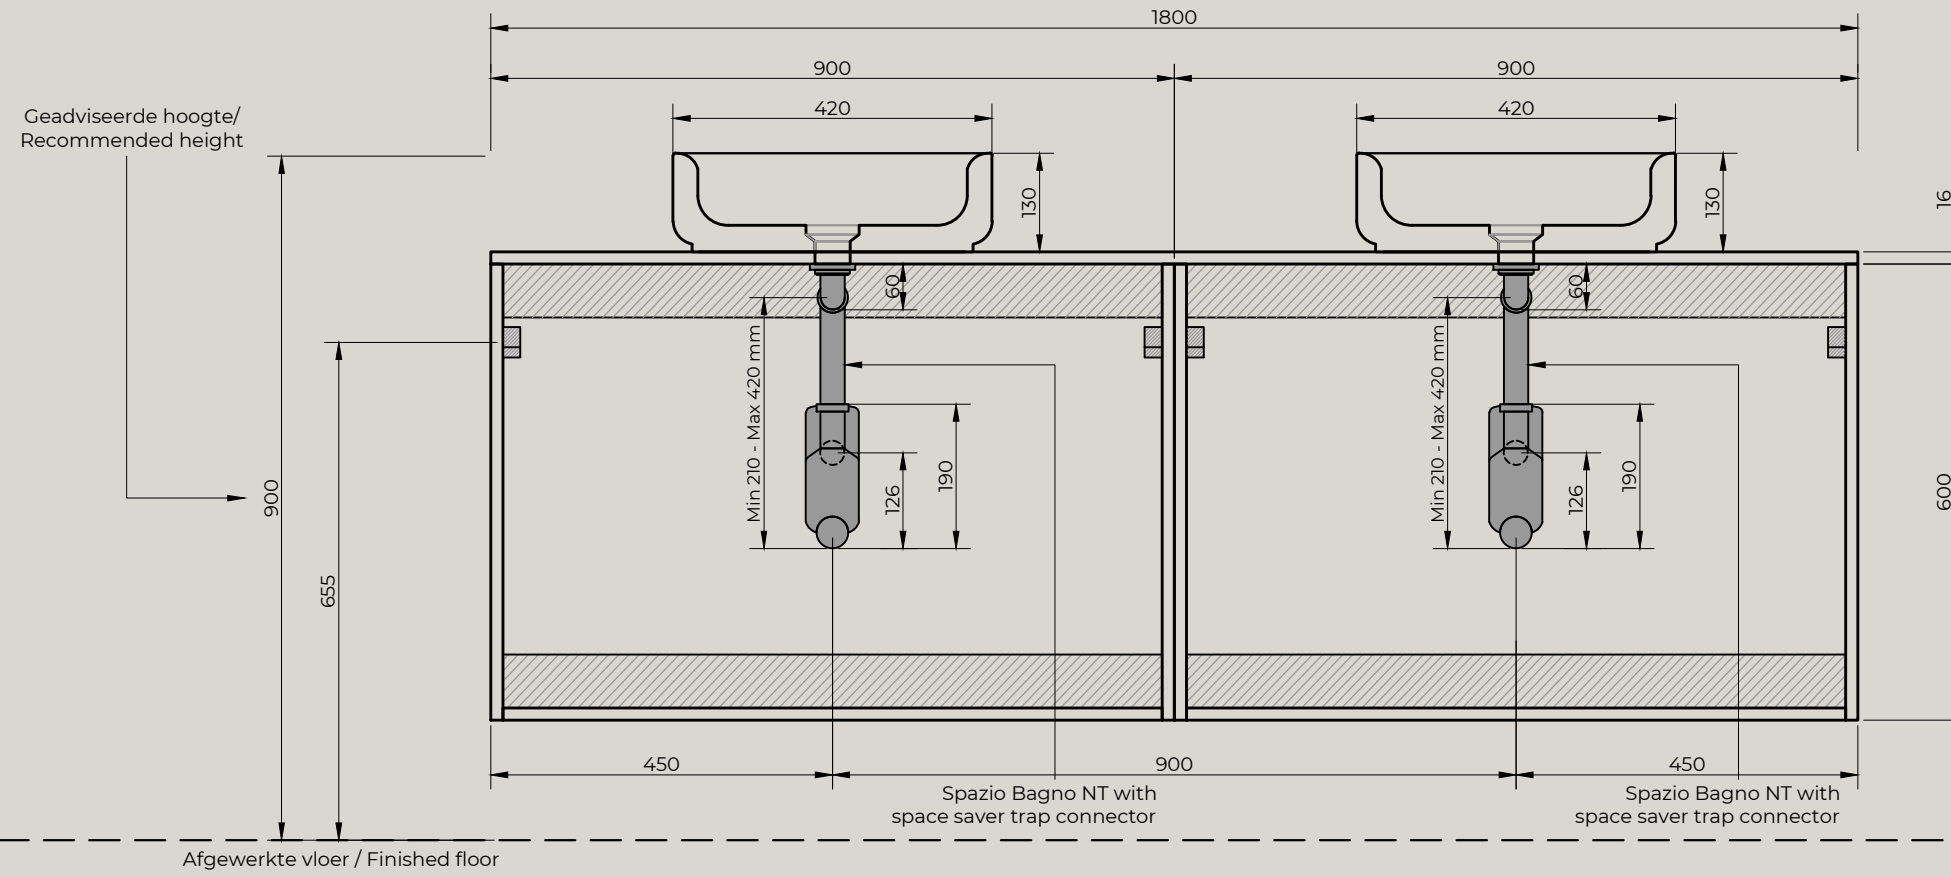

Top view

Front view

MARTENS & MEIJER
bathroomware

Product Name	Solid surface fountain with inner basin, matte white
Material	Pure Solid Surface Stone
Product size	420x420x130 mm (round)