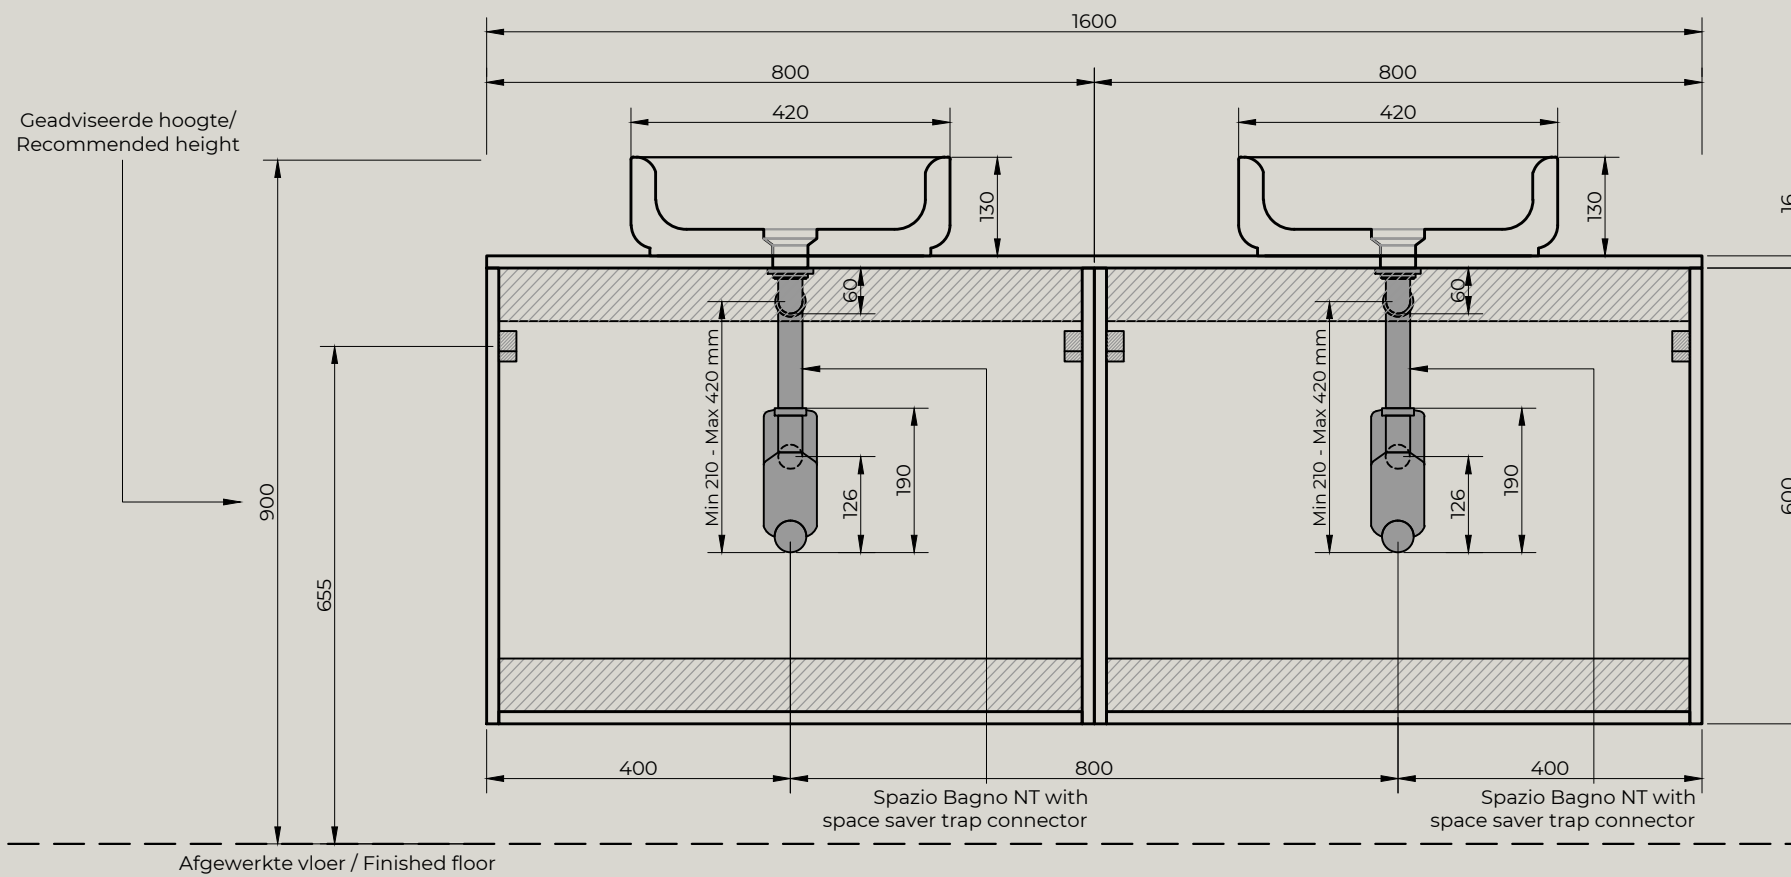

Top view

Front view

MARTENS & MEIJER
bathroomware

Product Name	Solid surface fountain with inner basin, matte white
Material	Pure Solid Surface Stone
Product size	420x420x130 mm (round)