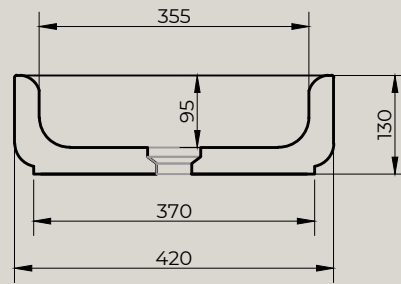

Top view

Front view

MARTENS & MEIJER
bathroomware

Product Name	Solid surface fountain with inner basin, matte white
Material	Pure Solid Surface Stone
Product size	420x420x130 mm (round)