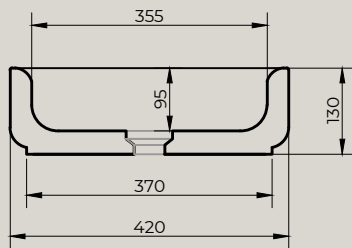

Top view

Front view

Geadviseerde hoogte/  
Recommended height

**MARTENS & MEIJER**  
bathroomware

Product Name

Solid surface fountain with inner basin, matte white

Material

Pure Solid Surface Stone

Product size

420x420x130 mm (round)