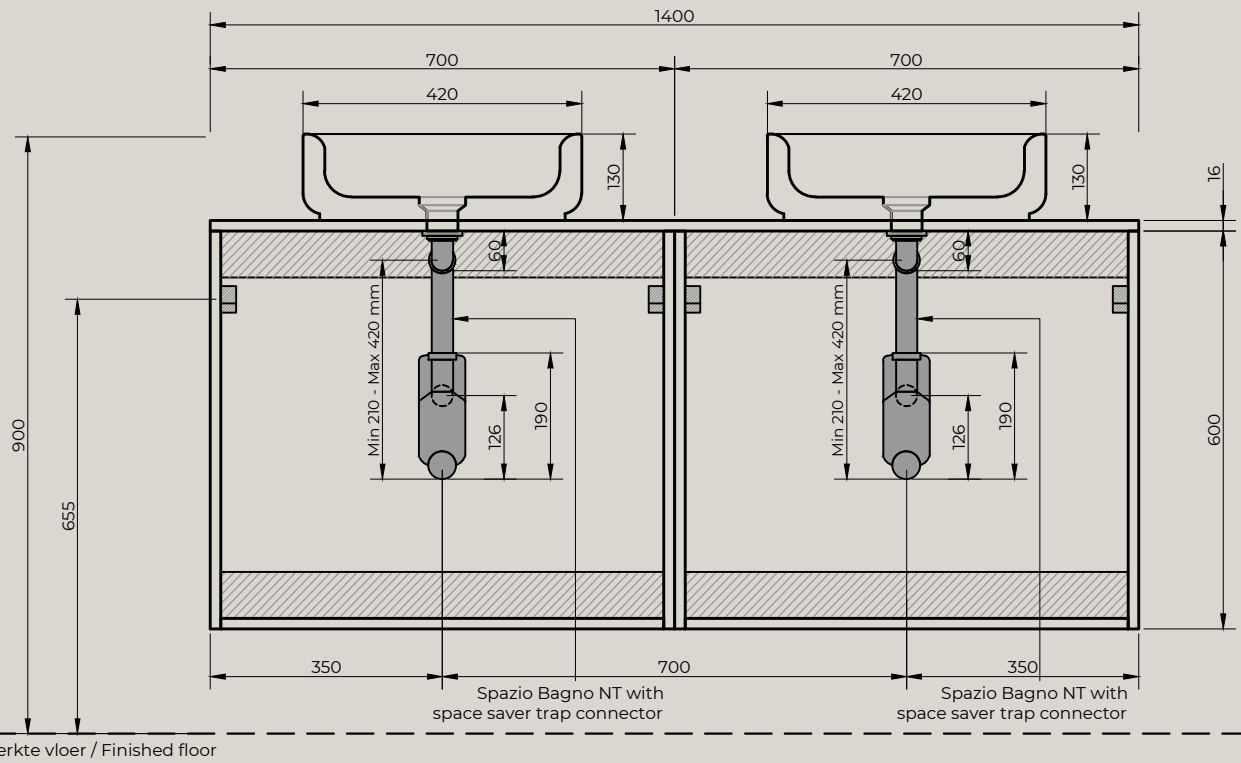

Top view

Front view

Geadviseerde hoogte/  
Recommended height

**MARTENS & MEIJER**  
bathroomware

Product Name

Solid surface fountain with inner basin, matte white

Material

Pure Solid Surface Stone

Product size

420x420x130 mm (round)