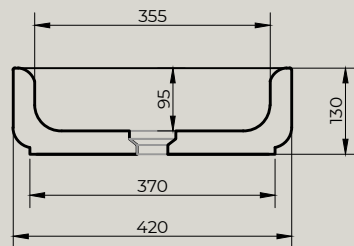

Top view

Front view

|              |  |
|--------------|--|
| Product Name | Solid surface fountain with inner basin, matte white |
| Material     | Pure Solid Surface Stone                             |
| Product size | 420x420x130 mm (round)                               |