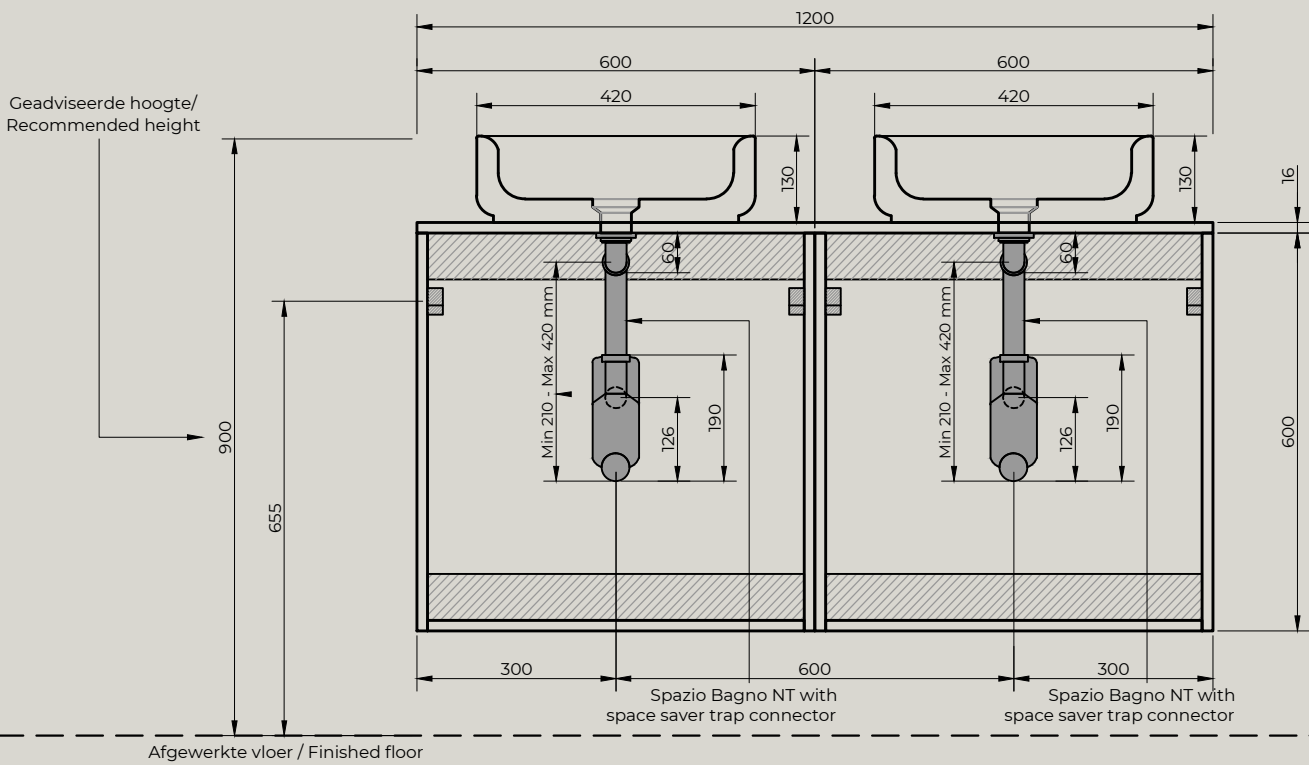

Top view

Front view

|              |  |
|--------------|--|
| Product Name | Solid surface fountain with inner basin, matte white |
| Material     | Pure Solid Surface Stone                             |
| Product size | 420x420x130 mm (round)                               |