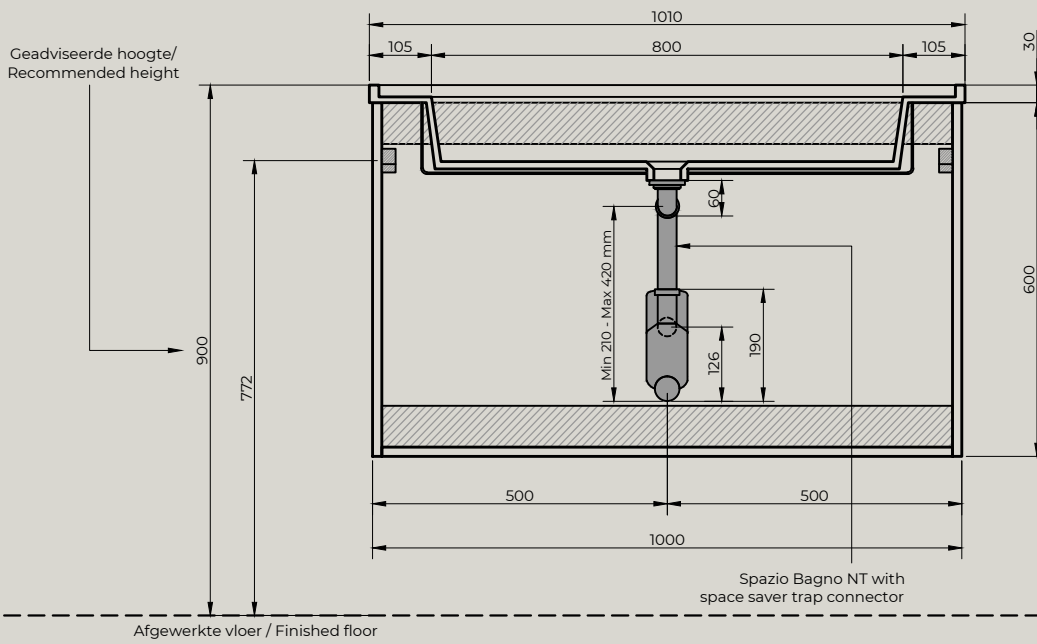

Top view

Quarter Drilled Tap Hole 35mm at Back

Front view

Side view

Spazio Bagno NT with space saver trap connector

Afgewerkte vloer / Finished floor

MARTENS & MEIJER
bathroomware

Product Name	Solid surface fountain with inner basin, matte white
Material	Pure Solid Surface Stone
Product size	1010x460x150 mm (square)