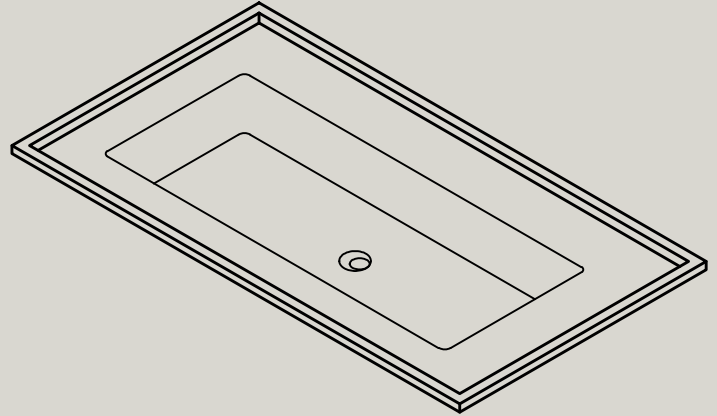

Top view

Quarter Drilled Tap Hole 35mm at Back

Front view

Side view

Spazio Bagno NT with space saver trap connector

Afgewerkte vloer / Finished floor

MARTENS & MEIJER
bathroomware

Product Name	Solid surface fountain with inner basin, matte white
Material	Pure Solid Surface Stone
Product size	1010x460x150 mm (square)