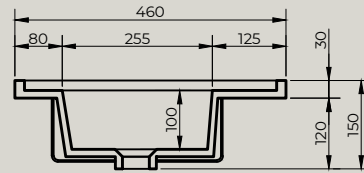

Top view

Quarter Drilled Tap Hole 35mm at Back

Front view

Side view

Spazio Bagno NT with space saver trap connector

Afgewerkte vloer / Finished floor

MARTENS & MEIJER
bathroomware

Product Name	Solid surface fountain with inner basin, matte white
Material	Pure Solid Surface Stone
Product size	1010x460x150 mm (square)