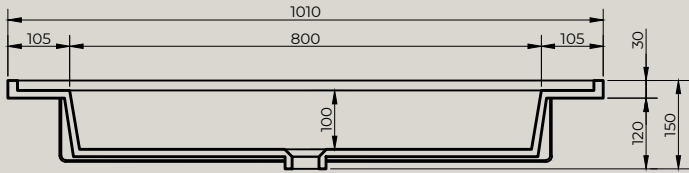

Top view

Quarter Drilled Tap Hole 35mm at Back

Front view

Side view

Spazio Bagno NT with space saver trap connector

Afgewerkte vloer / Finished floor

MARTENS & MEIJER
bathroomware

Product Name	Solid surface fountain with inner basin, matte white
Material	Pure Solid Surface Stone
Product size	1010x460x150 mm (square)