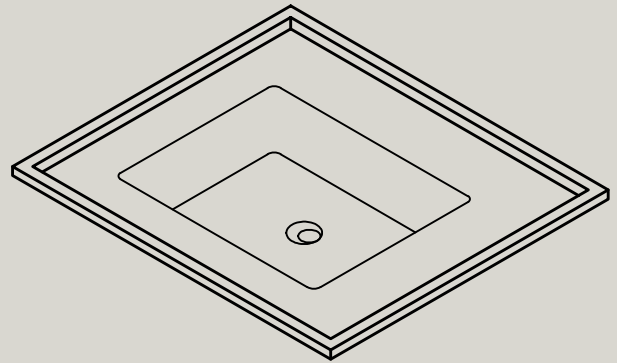

Top view

Quarter Drilled Tap Hole 35mm at Back

Front view

Side view

Spazio Bagno NT with space saver trap connector

Afgewerkte vloer / Finished floor

Product Name	Solid surface fountain with inner basin, matte white
Material	Pure Solid Surface Stone
Product size	610x460x150 mm (square)