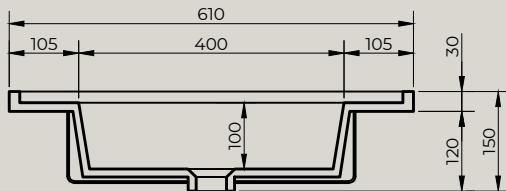

Top view

Quarter Drilled Tap Hole 35mm at Back

Front view

Side view

Spazio Bagno NT with space saver trap connector

Afgewerkte vloer / Finished floor

Product Name	Solid surface fountain with inner basin, matte white
Material	Pure Solid Surface Stone
Product size	610x460x150 mm (square)