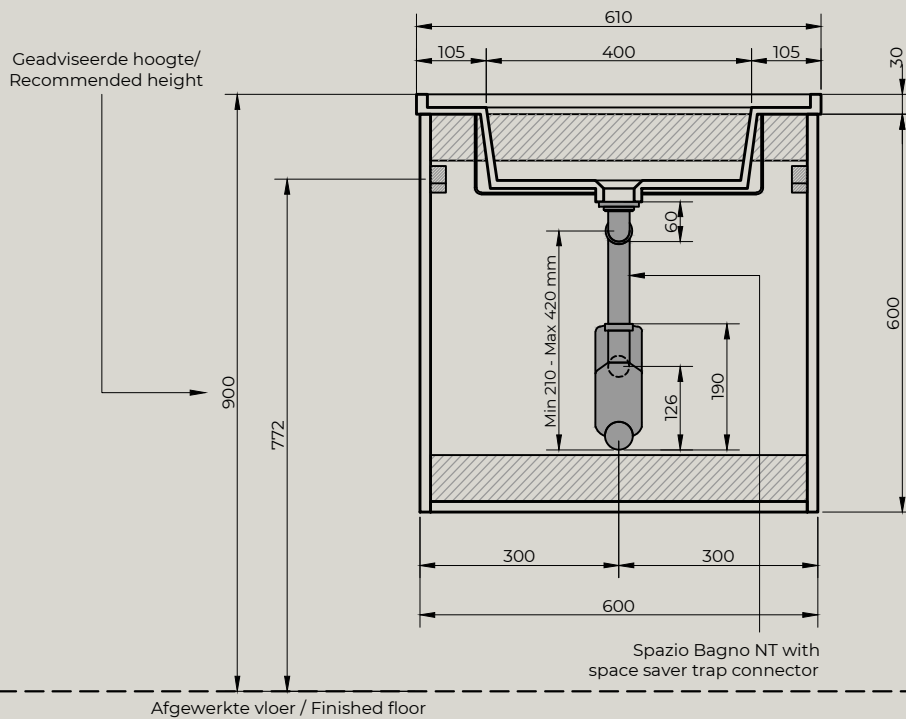

Top view

Quarter Drilled Tap Hole 35mm at Back

Front view

Side view

Spazio Bagno NT with space saver trap connector

Afgewerkte vloer / Finished floor

Product Name	Solid surface fountain with inner basin, matte white
Material	Pure Solid Surface Stone
Product size	610x460x150 mm (square)