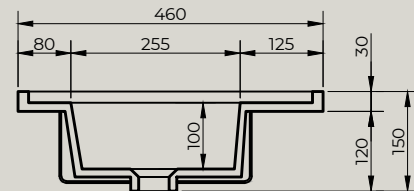

Top view

Quarter Drilled Tap Hole 35mm at Back

Front view

Side view

Spazio Bagno NT with space saver trap connector

Afgewerkte vloer / Finished floor

Product Name	Solid surface fountain with inner basin, matte white
Material	Pure Solid Surface Stone
Product size	610x460x150 mm (square)