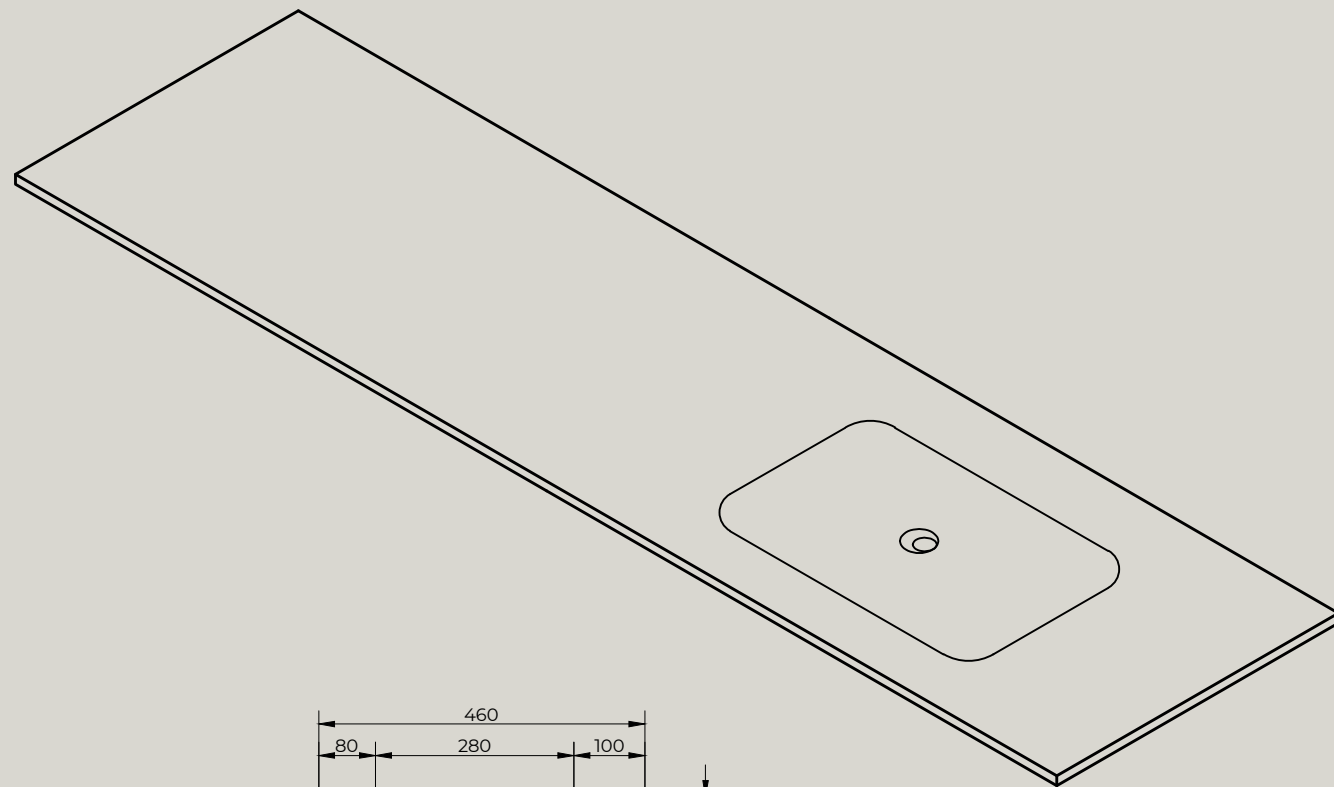

Top view
 Quarter Drilled Tap Hole 35mm at Back

Front view

Side view

Spazio Bagno NT with
 space saver trap connector

Afgewerkte vloer / Finished floor

MARTENS & MEIJER
 bathroomware

Product Name	Solid surface fountain with inner basin, matte white
Material	Pure Solid Surface Stone
Product size	2000x460x135 mm (R)