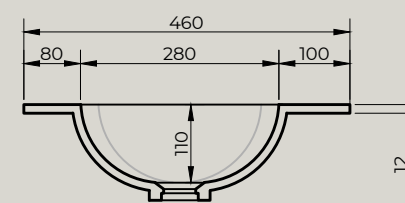

Top view
 Quarter Drilled Tap Hole 35mm at Back

Front view

Side view

Spazio Bagno NT with
 space saver trap connector

Afgewerkte vloer / Finished floor

MARTENS & MEIJER
 bathroomware

Product Name	Solid surface fountain with inner basin, matte white
Material	Pure Solid Surface Stone
Product size	2000x460x135 mm (R)