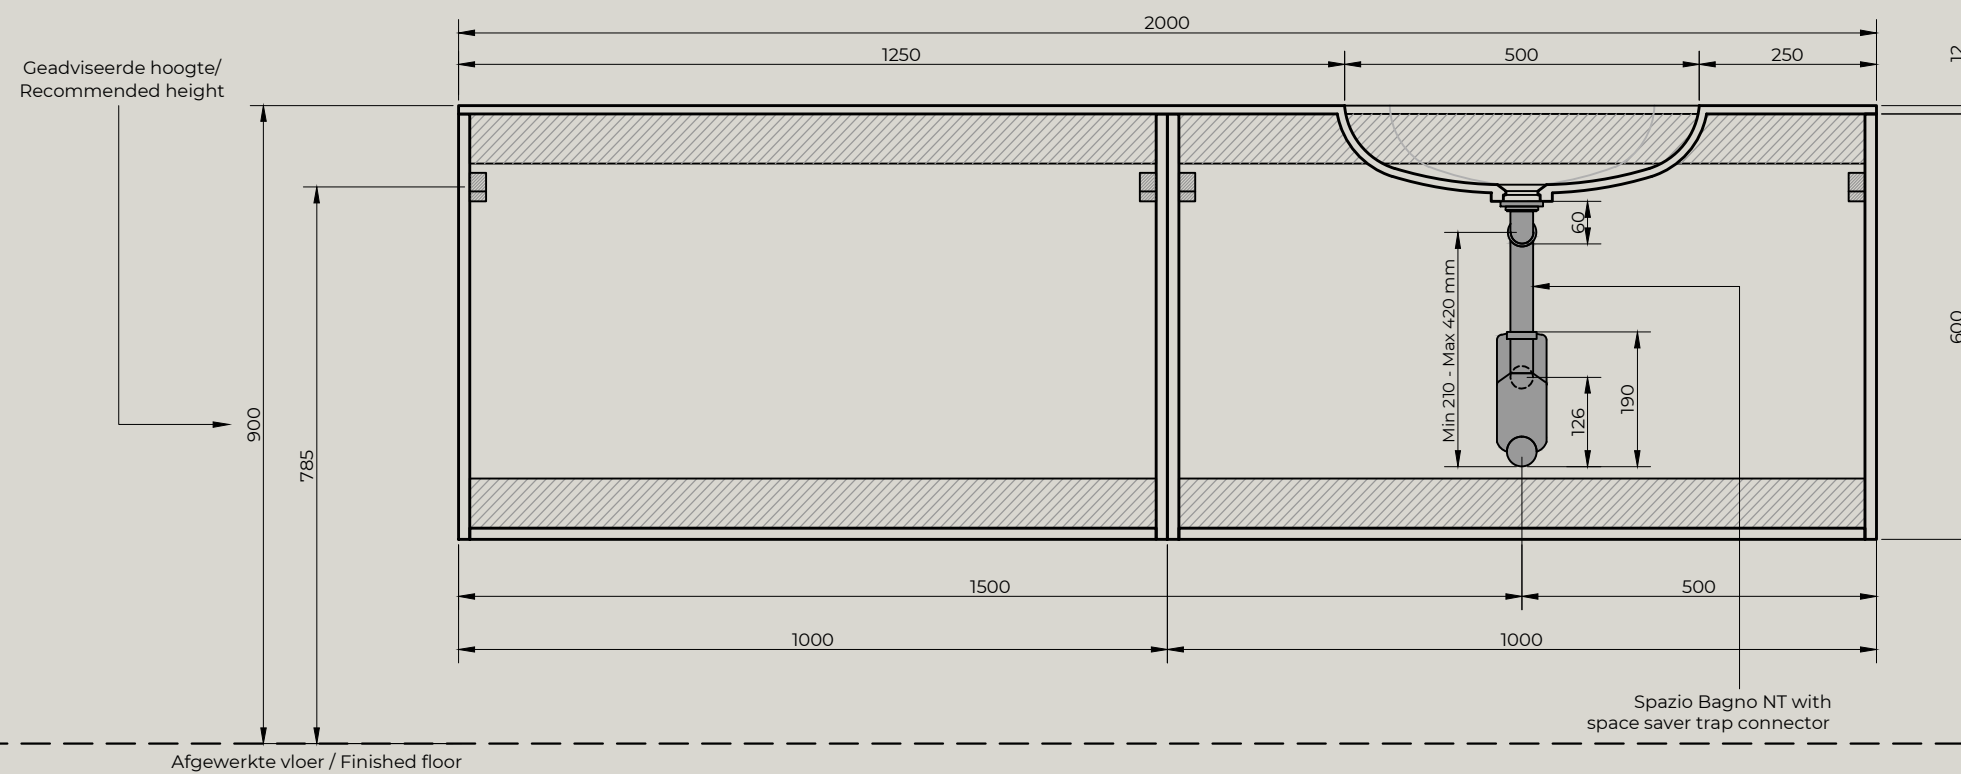

Top view
 Quarter Drilled Tap Hole 35mm at Back

Front view

Side view

Spazio Bagno NT with
 space saver trap connector

Afgewerkte vloer / Finished floor

MARTENS & MEIJER
 bathroomware

Product Name	Solid surface fountain with inner basin, matte white
Material	Pure Solid Surface Stone
Product size	2000x460x135 mm (R)