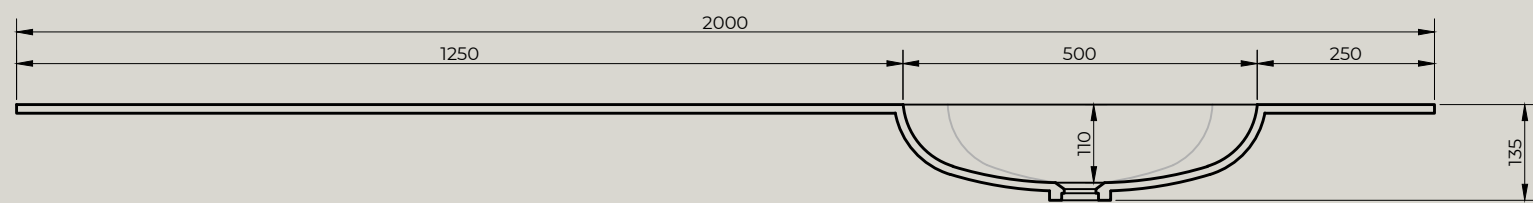

Top view
 Quarter Drilled Tap Hole 35mm at Back

Front view

Side view

Spazio Bagno NT with
 space saver trap connector

Afgewerkte vloer / Finished floor

MARTENS & MEIJER
 bathroomware

Product Name	Solid surface fountain with inner basin, matte white
Material	Pure Solid Surface Stone
Product size	2000x460x135 mm (R)