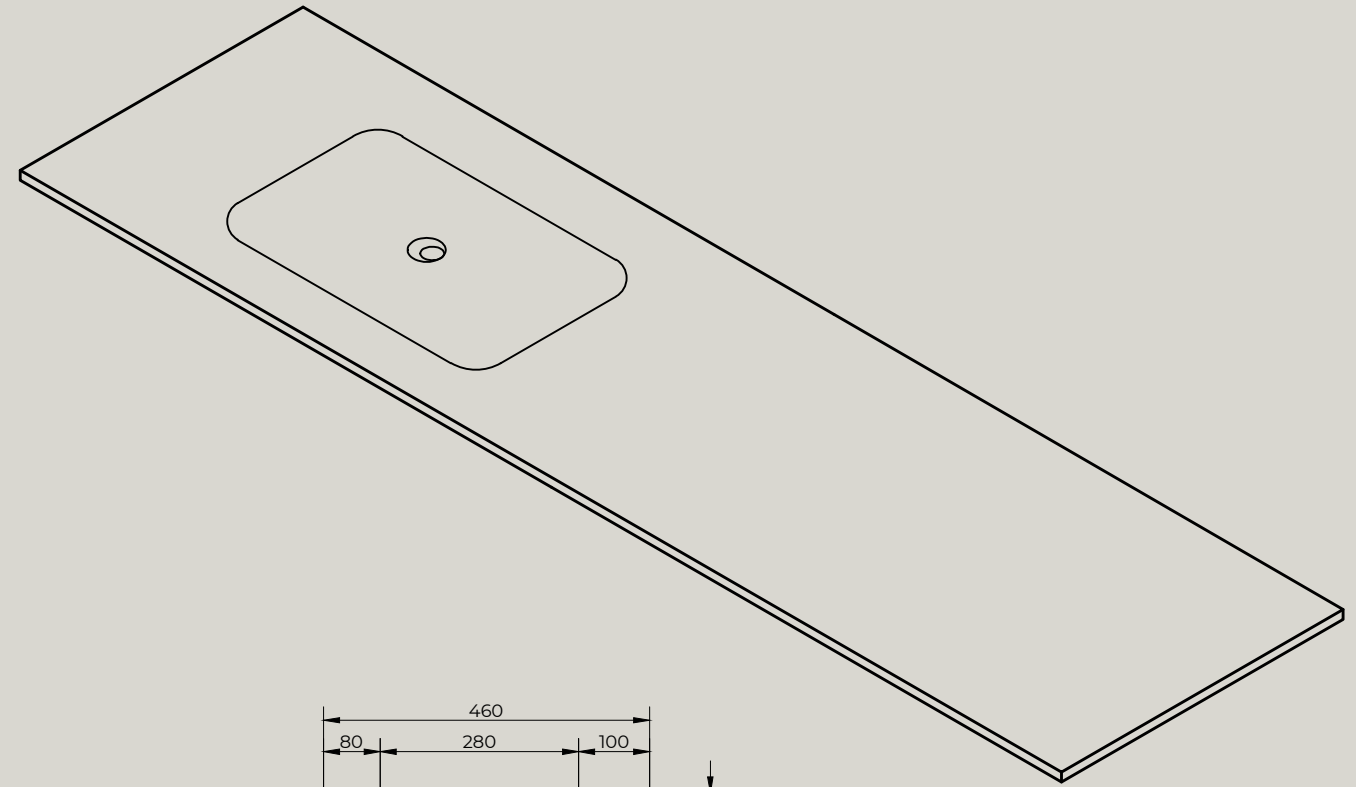

Quarter Drilled Tap Hole 35mm at Back

MARTENS & MEIJER
bathroomware

Product Name	Solid surface fountain with inner basin, matte white
Material	Pure Solid Surface Stone
Product size	2000x460x135 mm (L)