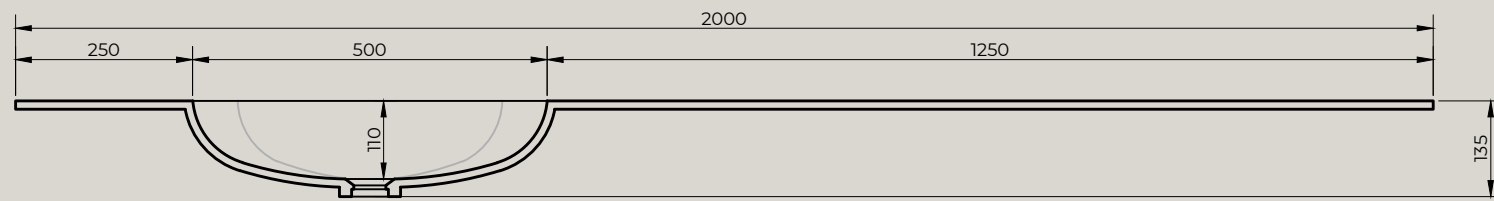

Quarter Drilled Tap Hole 35mm at Back

MARTENS & MEIJER
bathroomware

Product Name	Solid surface fountain with inner basin, matte white
Material	Pure Solid Surface Stone
Product size	2000x460x135 mm (L)