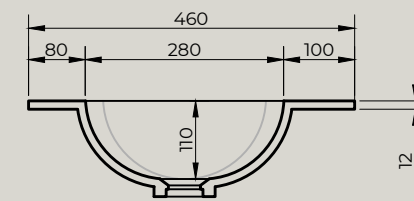

Quarter Drilled Tap Hole 35mm at Back

MARTENS & MEIJER
bathroomware

Product Name	Solid surface fountain with inner basin, matte white
Material	Pure Solid Surface Stone
Product size	2000x460x135 mm (L)