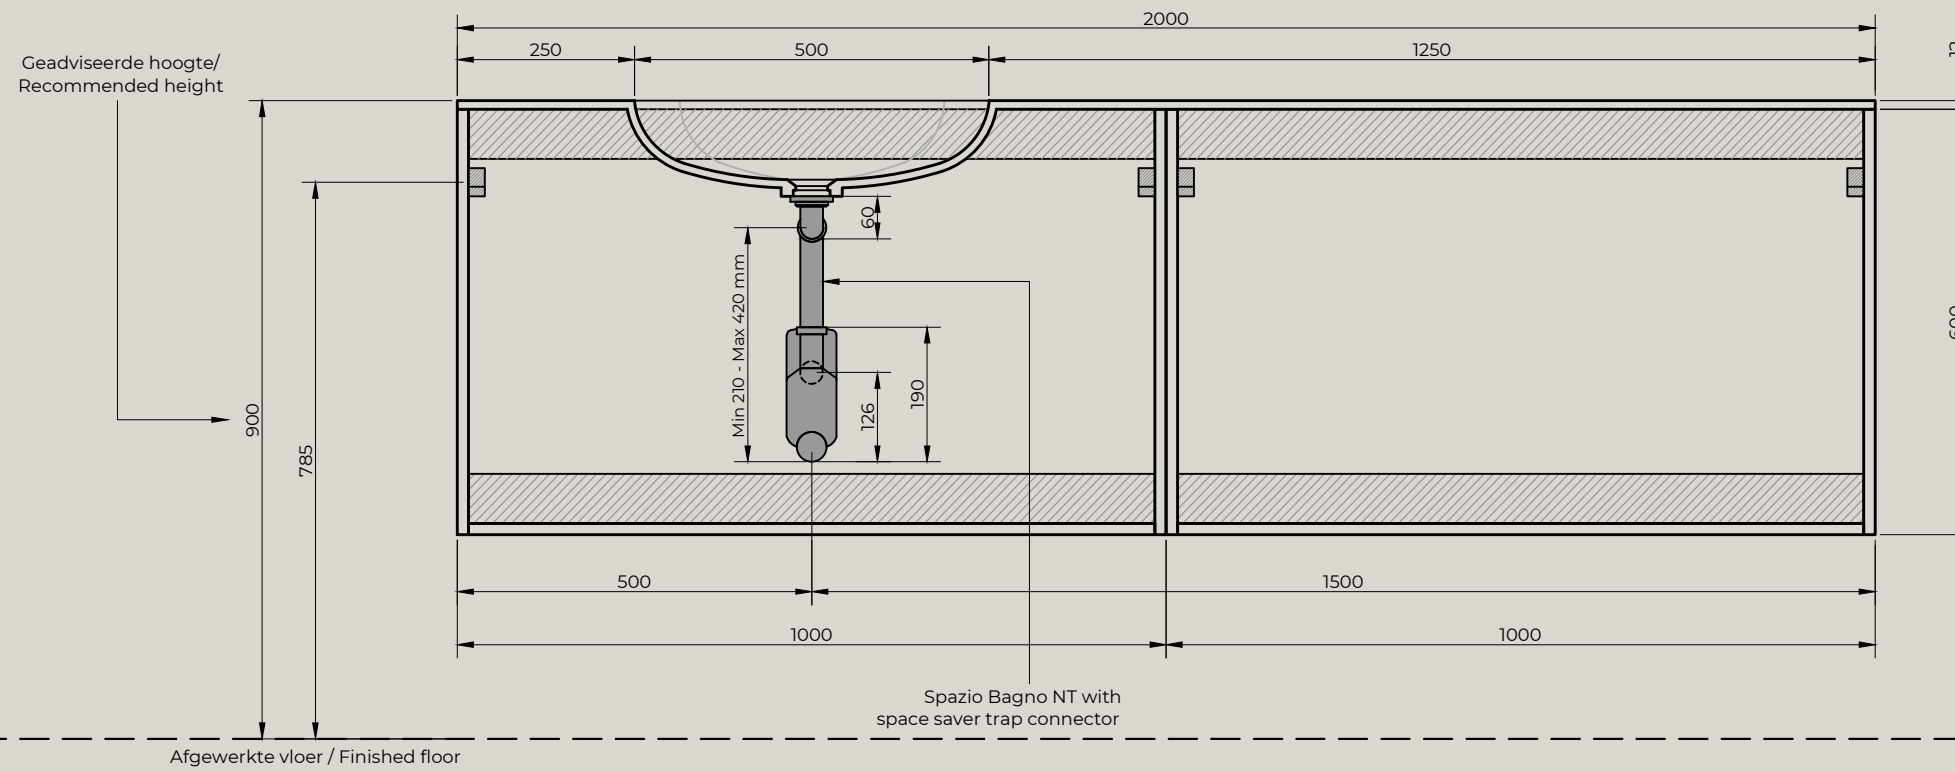

Quarter Drilled Tap Hole 35mm at Back

MARTENS & MEIJER
bathroomware

Product Name	Solid surface fountain with inner basin, matte white
Material	Pure Solid Surface Stone
Product size	2000x460x135 mm (L)