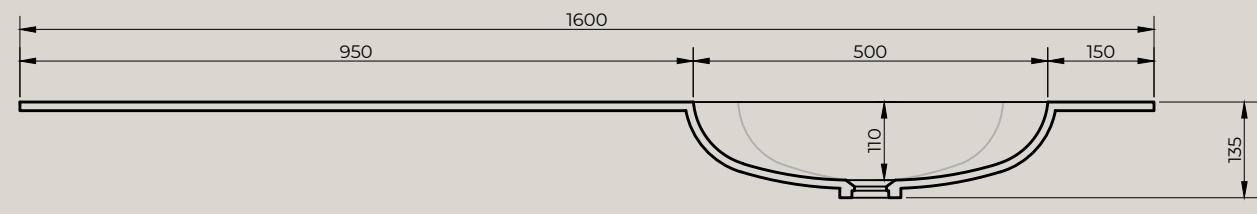

Top view
 Quarter Drilled Tap Hole 35mm at Back

Front view

Side view

MARTENS & MEIJER
 bathroomware

Product Name	Solid surface fountain with inner basin, matte white
Material	Pure Solid Surface Stone
Product size	1600x460x135 mm (R)