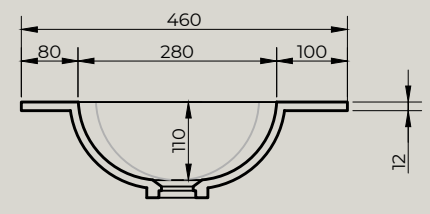

Top view
 Quarter Drilled Tap Hole 35mm at Back

Front view

Side view

MARTENS & MEIJER
 bathroomware

Product Name	Solid surface fountain with inner basin, matte white
Material	Pure Solid Surface Stone
Product size	1600x460x135 mm (R)