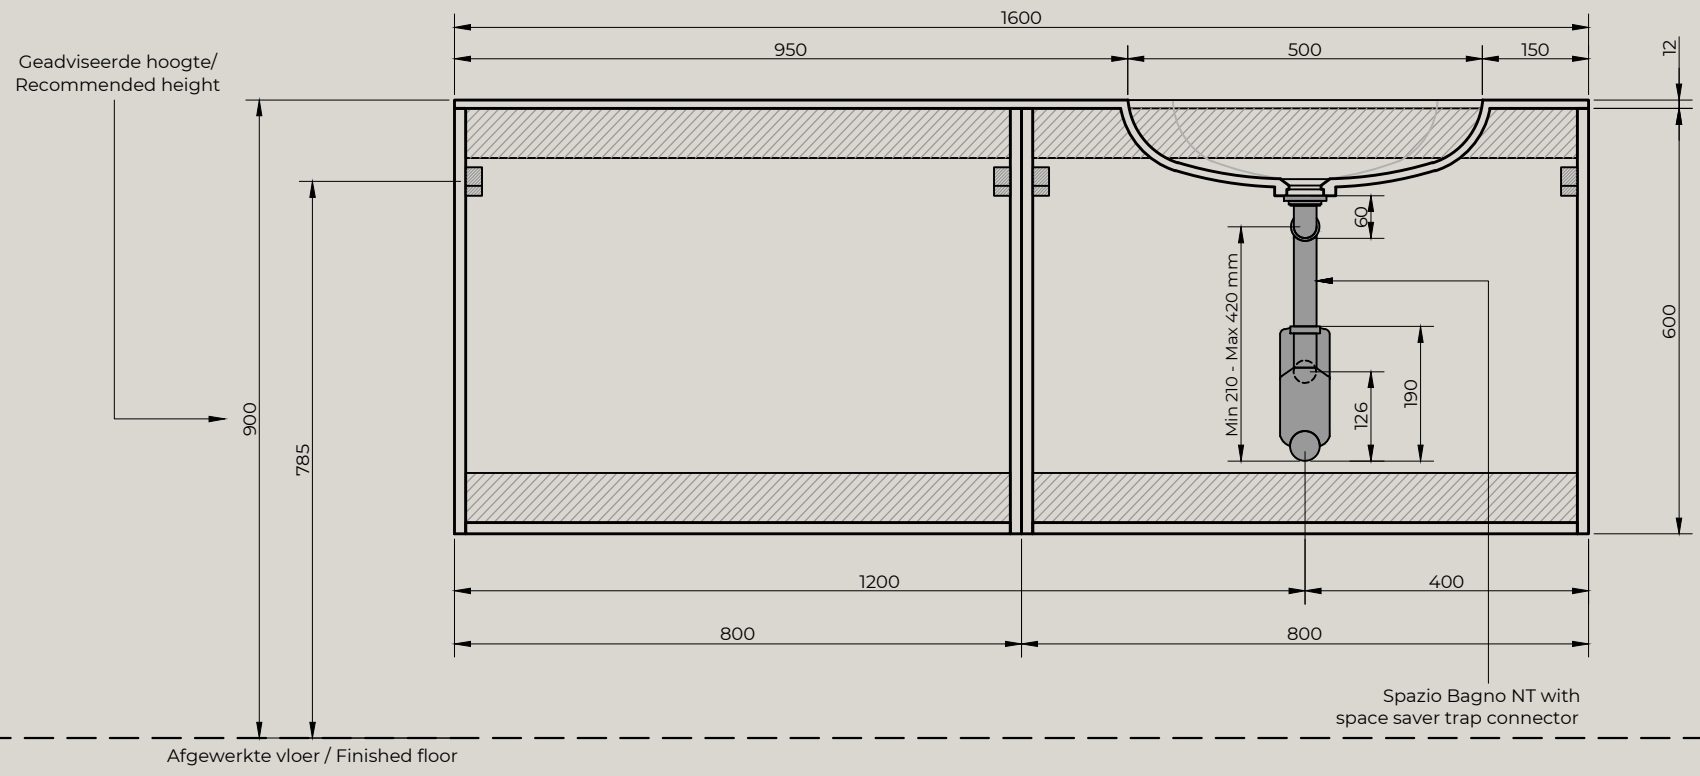

Top view
 Quarter Drilled Tap Hole 35mm at Back

Front view

Side view

MARTENS & MEIJER
 bathroomware

Product Name	Solid surface fountain with inner basin, matte white
Material	Pure Solid Surface Stone
Product size	1600x460x135 mm (R)