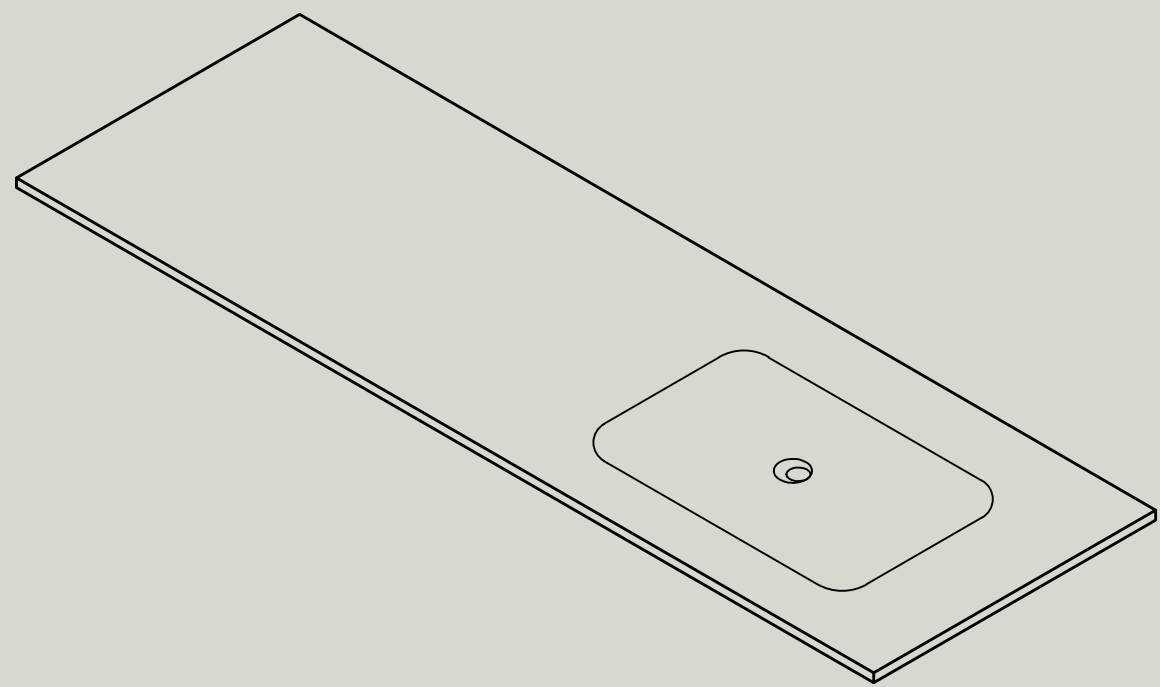

Top view
 Quarter Drilled Tap Hole 35mm at Back

Front view

Side view

MARTENS & MEIJER
 bathroomware

Product Name	Solid surface fountain with inner basin, matte white
Material	Pure Solid Surface Stone
Product size	1600x460x135 mm (R)