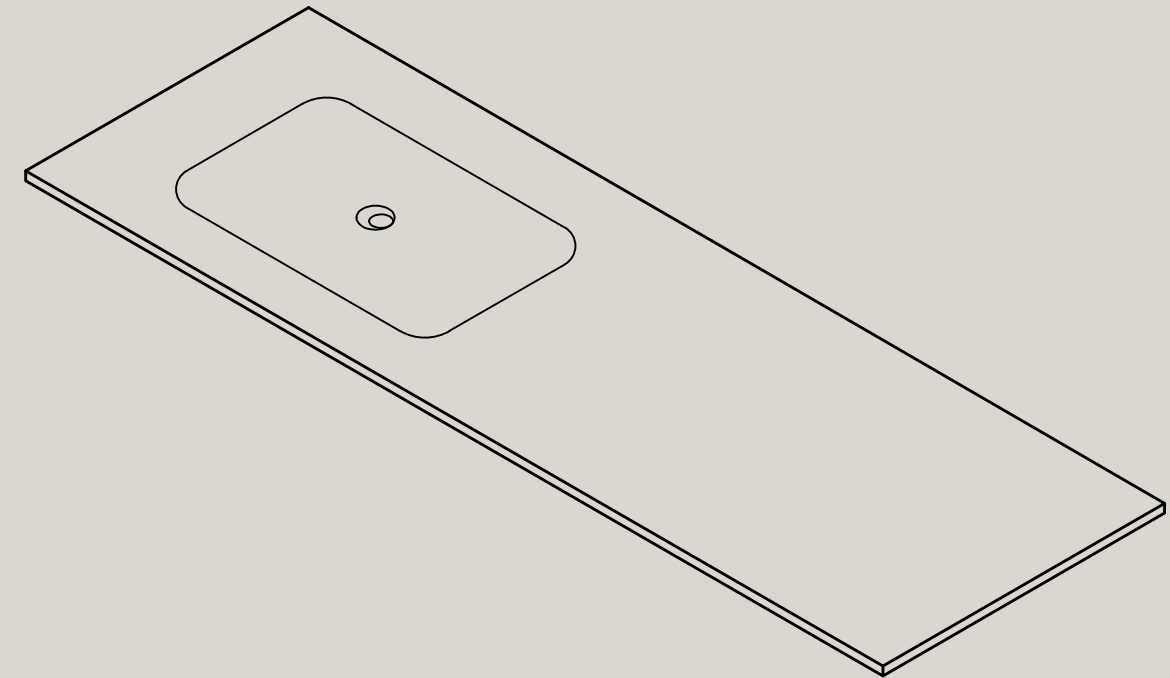

Top view

Quarter Drilled Tap Hole 35mm at Back

Front view

Side view

Geadviseerde hoogte/  
Recommended height

Afgewerkte vloer / Finished floor

Spazio Bagno NT with  
space saver trap connector

**MARTENS & MEIJER**  
bathroomware

Product Name	Solid surface fountain with inner basin, matte white
Material	Pure Solid Surface Stone
Product size	1600x460x135 mm (L)