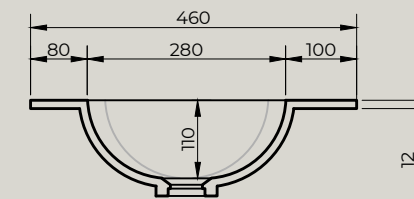

Top view

Quarter Drilled Tap Hole 35mm at Back

Front view

Side view

Geadviseerde hoogte/  
Recommended height

Afgewerkte vloer / Finished floor

Spazio Bagno NT with  
space saver trap connector

**MARTENS & MEIJER**  
bathroomware

Product Name	Solid surface fountain with inner basin, matte white
Material	Pure Solid Surface Stone
Product size	1600x460x135 mm (L)