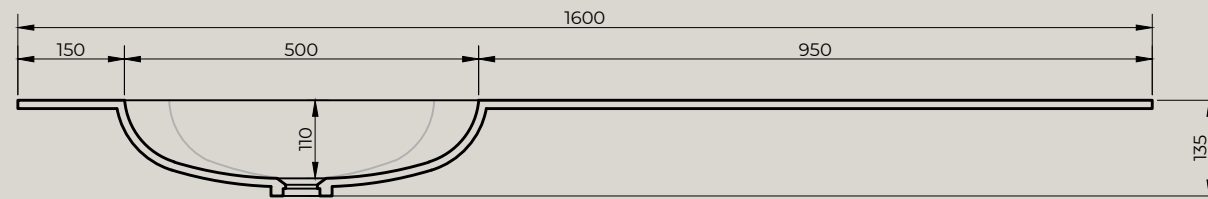

Top view

Quarter Drilled Tap Hole 35mm at Back

Front view

Side view

Geadviseerde hoogte/  
Recommended height

Afgewerkte vloer / Finished floor

Spazio Bagno NT with  
space saver trap connector

**MARTENS & MEIJER**  
bathroomware

Product Name	Solid surface fountain with inner basin, matte white
Material	Pure Solid Surface Stone
Product size	1600x460x135 mm (L)