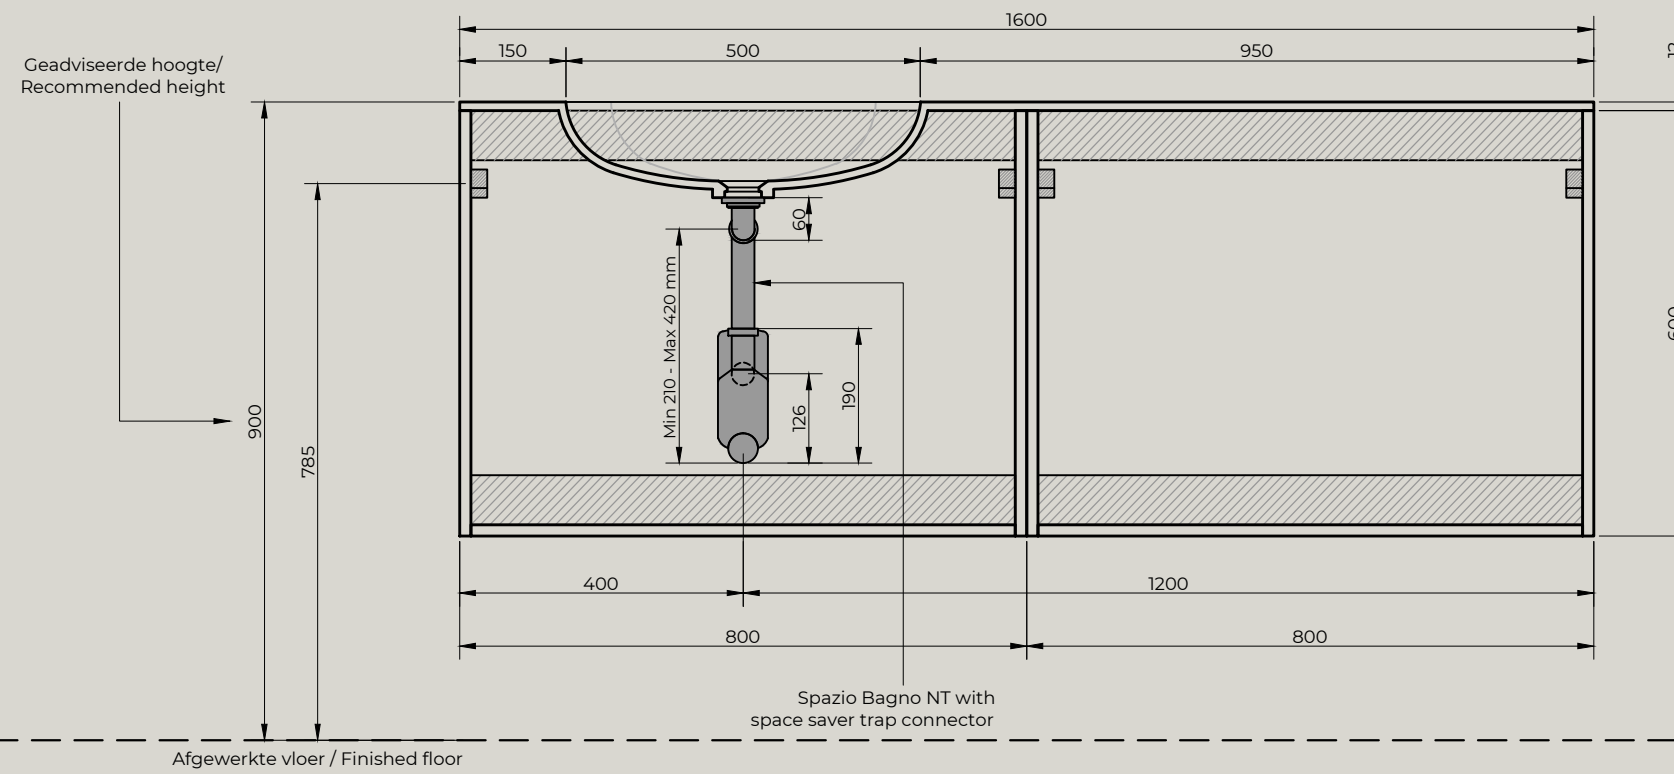

Top view

Quarter Drilled Tap Hole 35mm at Back

Front view

Side view

Geadviseerde hoogte/  
Recommended height

Afgewerkte vloer / Finished floor

Spazio Bagno NT with  
space saver trap connector

**MARTENS & MEIJER**  
bathroomware

Product Name	Solid surface fountain with inner basin, matte white
Material	Pure Solid Surface Stone
Product size	1600x460x135 mm (L)