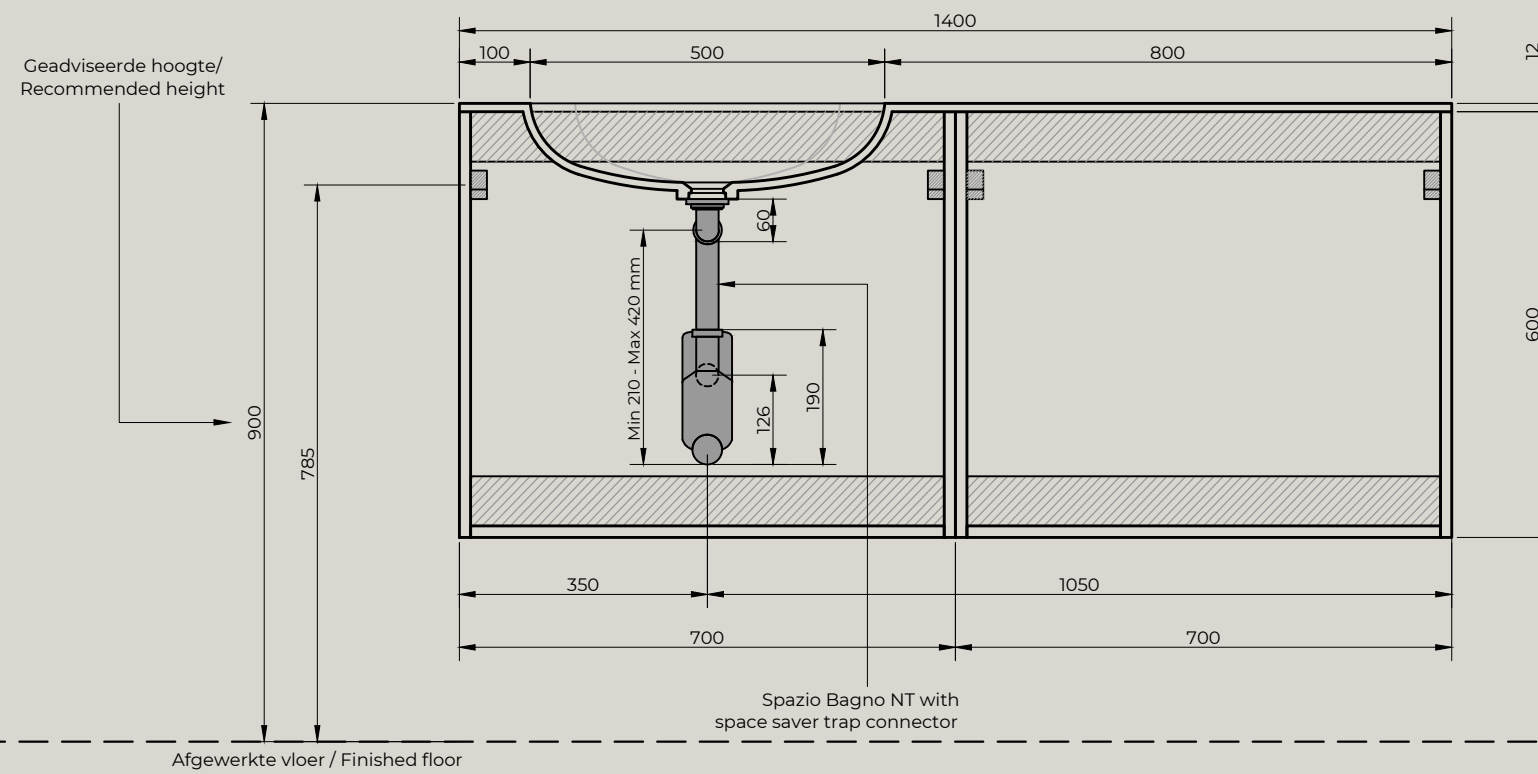

Top view

Quarter Drilled Tap Hole 35mm at Back

Front view

Side view

Geadviseerde hoogte/  
Recommended height

Afgewerkte vloer / Finished floor

Spazio Bagno NT with  
space saver trap connector

MARTENS & MEIJER  
bathroomware

Product Name	Solid surface fountain with inner basin, matte white
Material	Pure Solid Surface Stone
Product size	1400x460x135 mm (L)