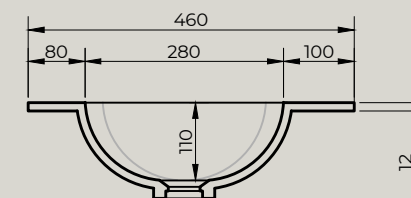

Top view

Quarter Drilled Tap Hole 35mm at Back

Front view

Side view

Geadviseerde hoogte/  
Recommended height

Afgewerkte vloer / Finished floor

Spazio Bagno NT with  
space saver trap connector

MARTENS & MEIJER  
bathroomware

Product Name	Solid surface fountain with inner basin, matte white
Material	Pure Solid Surface Stone
Product size	1400x460x135 mm (L)