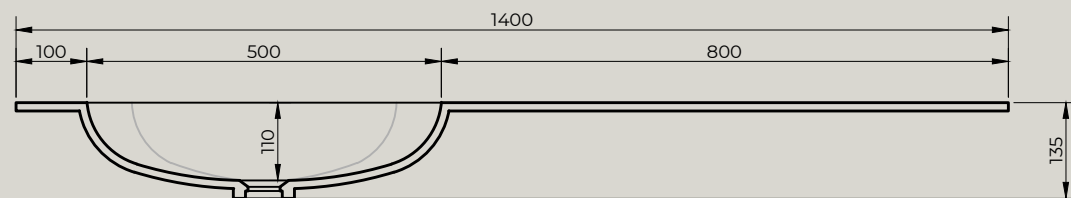

Top view

Quarter Drilled Tap Hole 35mm at Back

Front view

Side view

Geadviseerde hoogte/  
Recommended height

Afgewerkte vloer / Finished floor

Spazio Bagno NT with  
space saver trap connector

MARTENS & MEIJER  
bathroomware

Product Name	Solid surface fountain with inner basin, matte white
Material	Pure Solid Surface Stone
Product size	1400x460x135 mm (L)