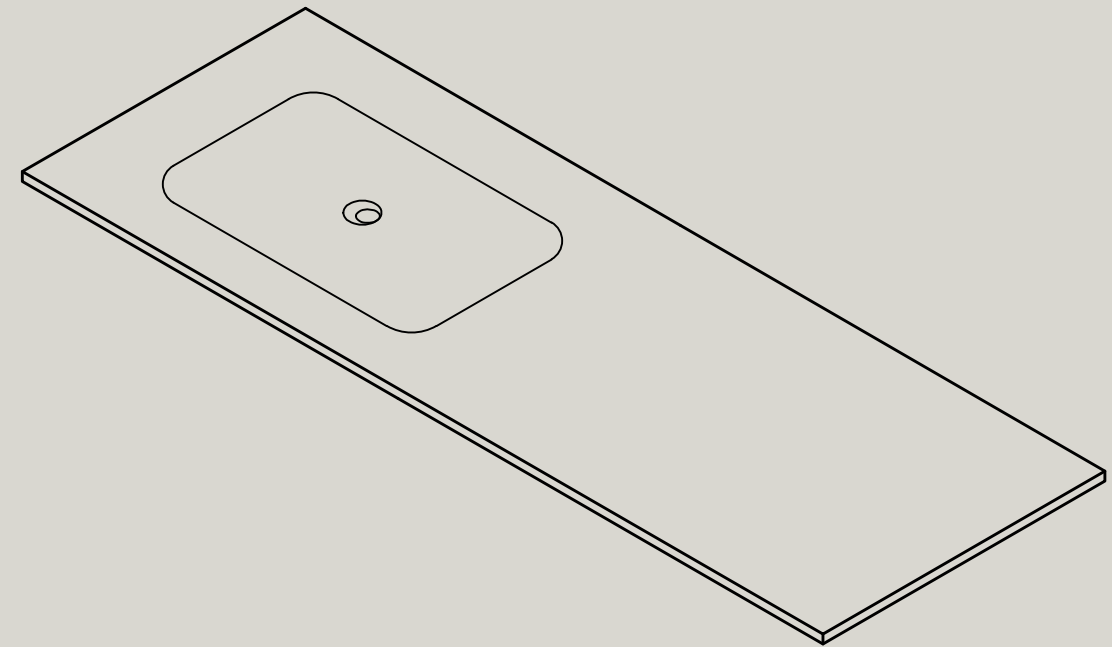

Top view

Quarter Drilled Tap Hole 35mm at Back

Front view

Side view

Geadviseerde hoogte/  
Recommended height

Afgewerkte vloer / Finished floor

Spazio Bagno NT with  
space saver trap connector

MARTENS & MEIJER  
bathroomware

Product Name	Solid surface fountain with inner basin, matte white
Material	Pure Solid Surface Stone
Product size	1400x460x135 mm (L)