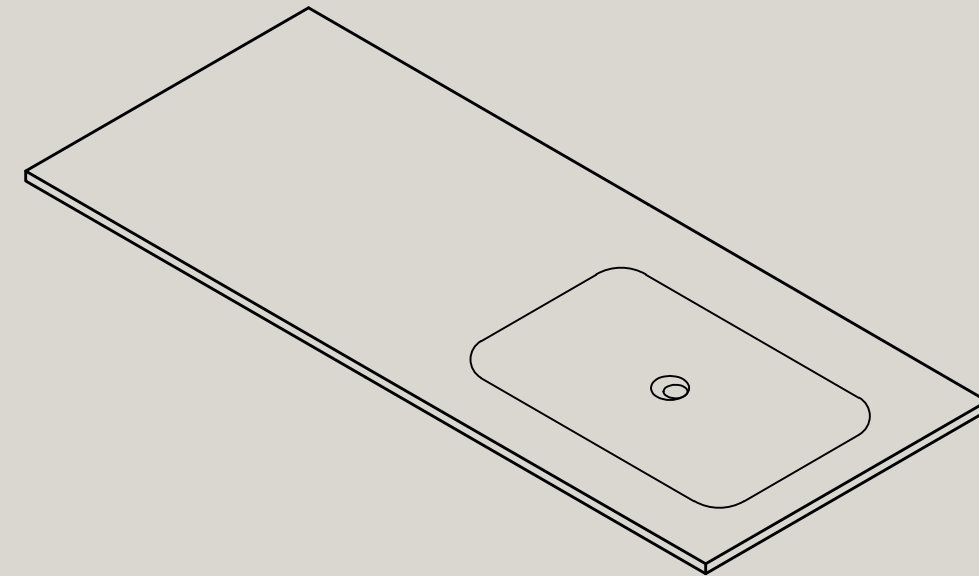

Top view

Quarter Drilled Tap Hole 35mm at Back

Front view

Side view

Spazio Bagno NT with space saver trap connector

Afgewerkte vloer / Finished floor

**MARTENS & MEIJER**  
bathroomware

Product Name	Solid surface fountain with inner basin, matte white
Material	Pure Solid Surface Stone
Product size	1200x460x135 mm (R)