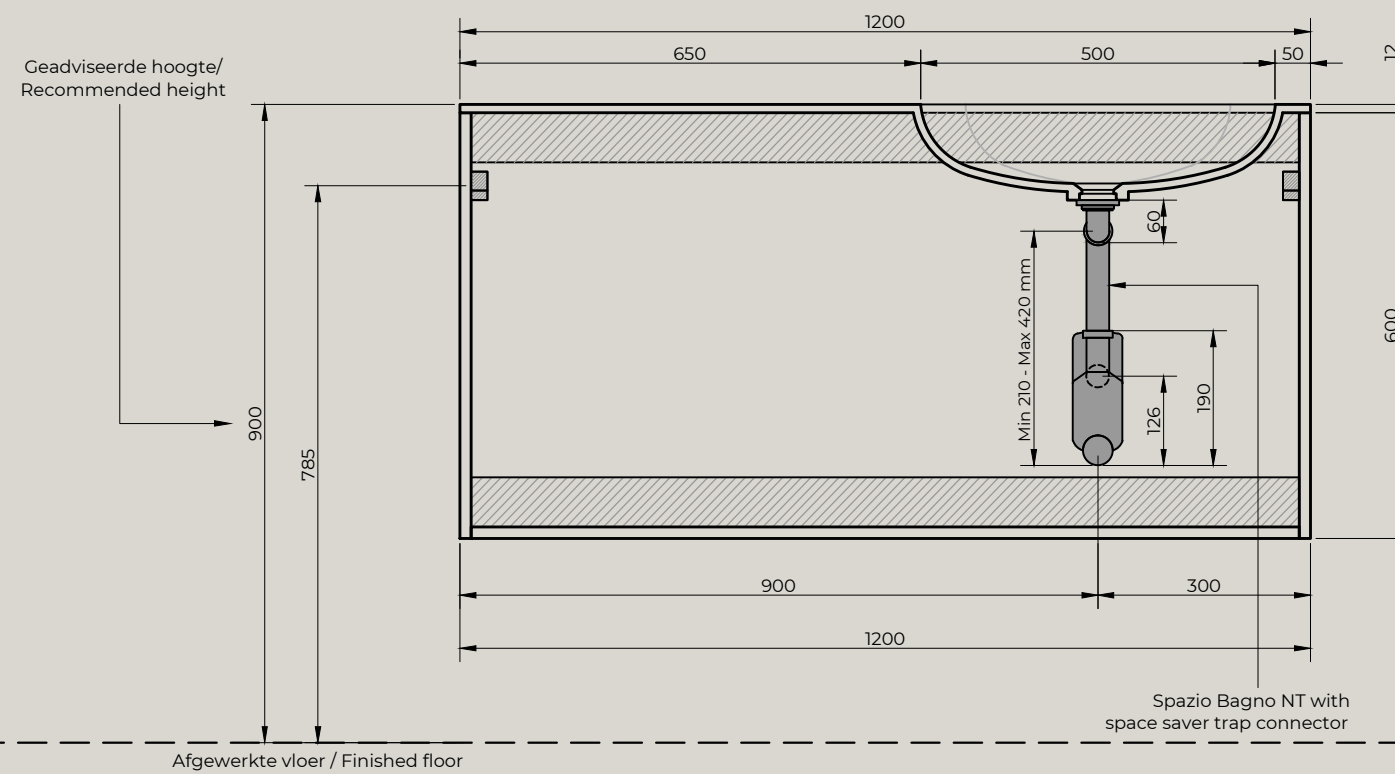

Top view

Quarter Drilled Tap Hole 35mm at Back

Front view

Side view

Spazio Bagno NT with space saver trap connector

Afgewerkte vloer / Finished floor

**MARTENS & MEIJER**  
bathroomware

Product Name	Solid surface fountain with inner basin, matte white
Material	Pure Solid Surface Stone
Product size	1200x460x135 mm (R)