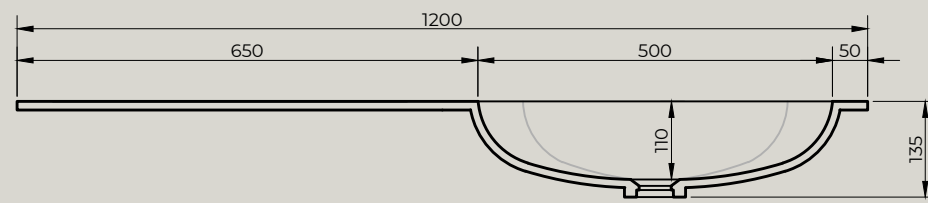

Top view

Quarter Drilled Tap Hole 35mm at Back

Front view

Side view

Spazio Bagno NT with space saver trap connector

Afgewerkte vloer / Finished floor

**MARTENS & MEIJER**  
bathroomware

Product Name	Solid surface fountain with inner basin, matte white
Material	Pure Solid Surface Stone
Product size	1200x460x135 mm (R)