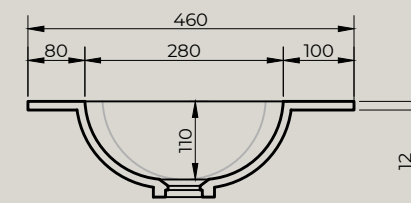

Top view

Quarter Drilled Tap Hole 35mm at Back

Front view

Side view

Spazio Bagno NT with space saver trap connector

Afgewerkte vloer / Finished floor

**MARTENS & MEIJER**  
bathroomware

Product Name	Solid surface fountain with inner basin, matte white
Material	Pure Solid Surface Stone
Product size	1200x460x135 mm (R)