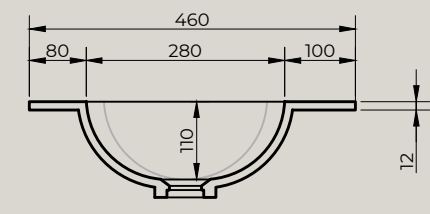

Top view

Quarter Drilled Tap Hole 35mm at Back

Front view

Side view

Spazio Bagno NT with space saver trap connector

Afgewerkte vloer / Finished floor

MARTENS & MEIJER
bathroomware

Product Name	Solid surface fountain with inner basin, matte white
Material	Pure Solid Surface Stone
Product size	1200x460x135 mm (L)