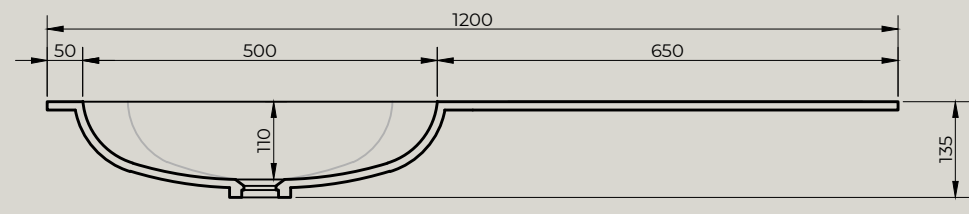

Top view

Quarter Drilled Tap Hole 35mm at Back

Front view

Side view

Spazio Bagno NT with space saver trap connector

Afgewerkte vloer / Finished floor

MARTENS & MEIJER
bathroomware

Product Name	Solid surface fountain with inner basin, matte white
Material	Pure Solid Surface Stone
Product size	1200x460x135 mm (L)