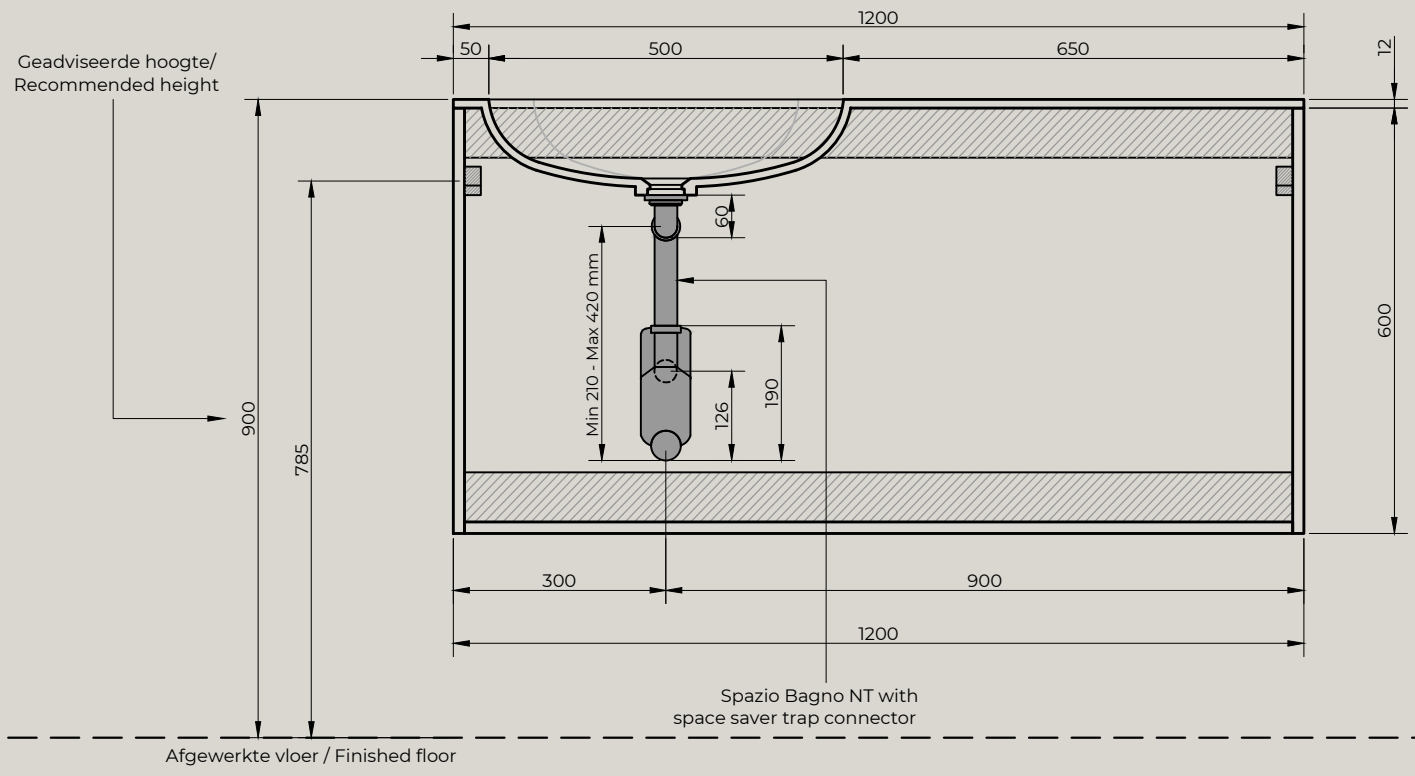

Top view

Quarter Drilled Tap Hole 35mm at Back

Front view

Side view

Spazio Bagno NT with space saver trap connector

Afgewerkte vloer / Finished floor

MARTENS & MEIJER
bathroomware

Product Name	Solid surface fountain with inner basin, matte white
Material	Pure Solid Surface Stone
Product size	1200x460x135 mm (L)