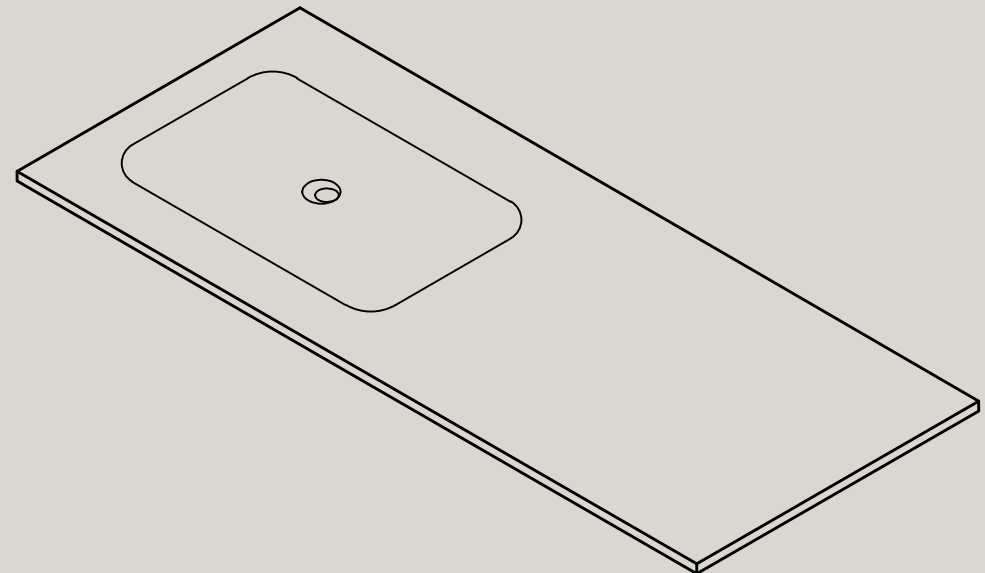

Top view

Quarter Drilled Tap Hole 35mm at Back

Front view

Side view

Spazio Bagno NT with space saver trap connector

Afgewerkte vloer / Finished floor

MARTENS & MEIJER
bathroomware

Product Name	Solid surface fountain with inner basin, matte white
Material	Pure Solid Surface Stone
Product size	1200x460x135 mm (L)