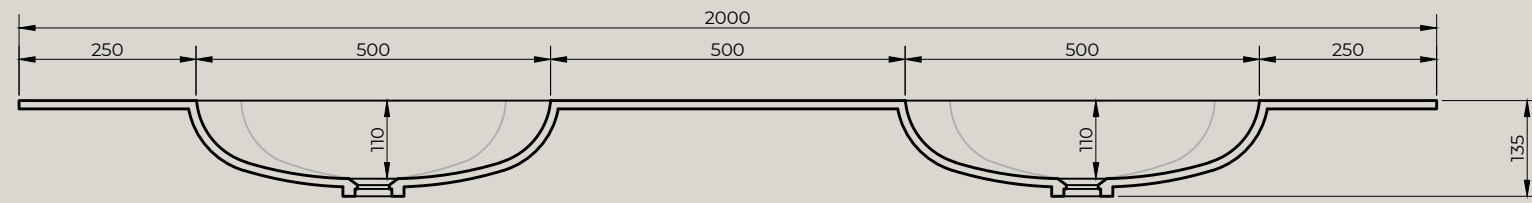

Quarter Drilled Tap Hole 35mm at Back

Front view

Side view

MARTENS & MEIJER
bathroomware

Product Name	Solid surface fountain with inner basin, matte white
Material	Pure Solid Surface Stone
Product size	2000x460x135 mm (double)