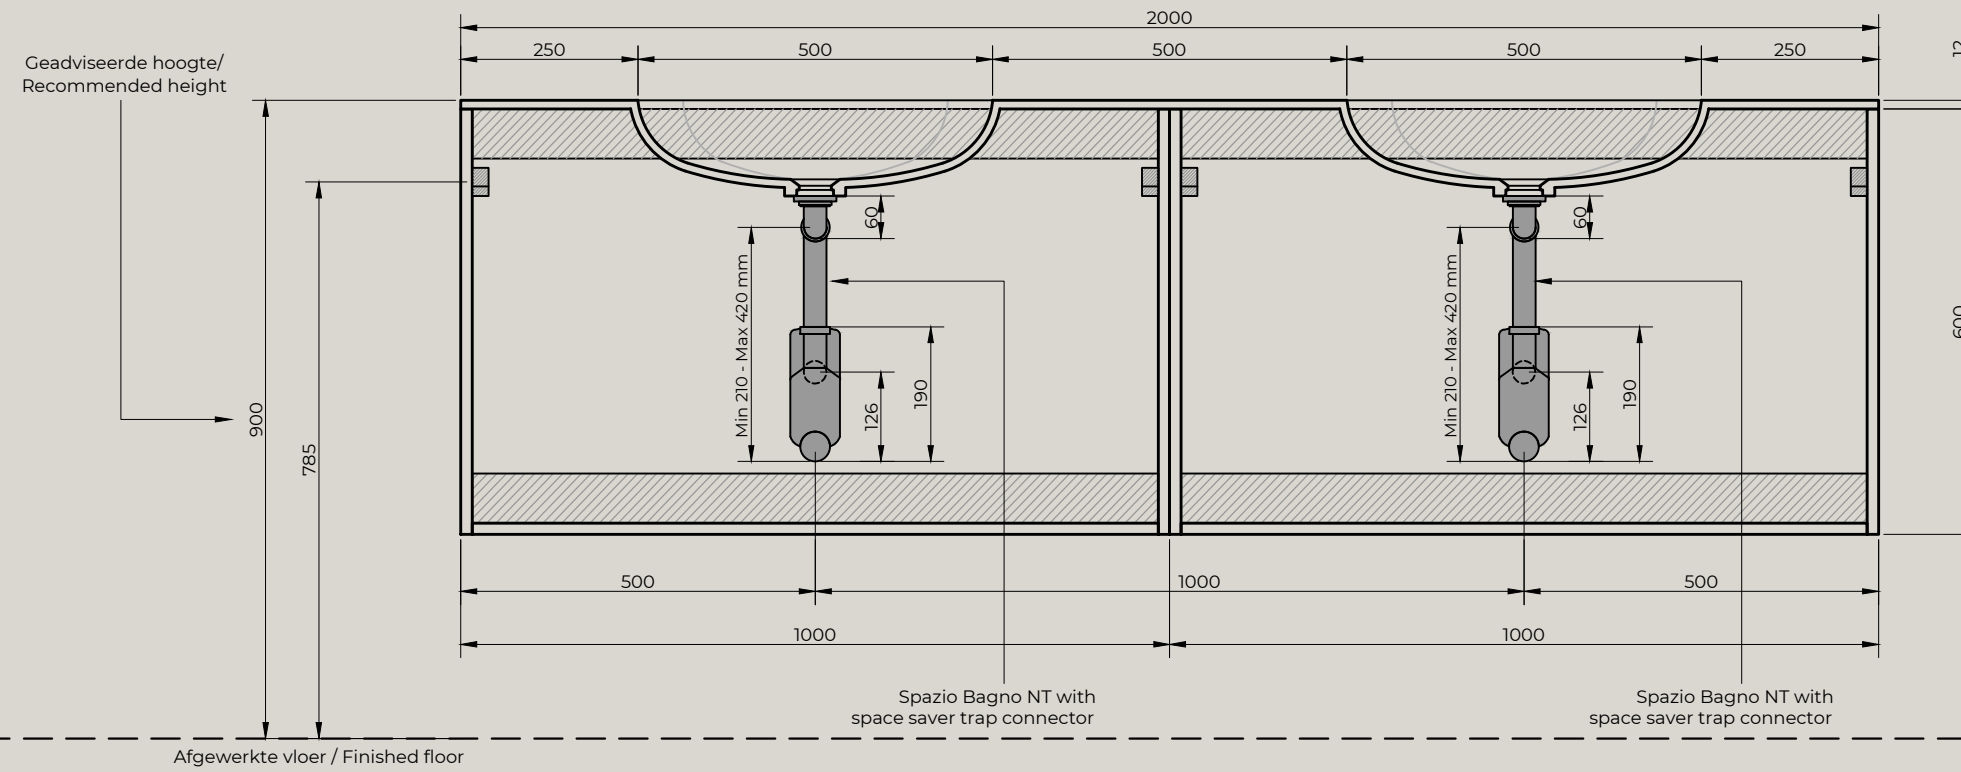

Quarter Drilled Tap Hole 35mm at Back

Front view

Side view

MARTENS & MEIJER
bathroomware

Product Name	Solid surface fountain with inner basin, matte white
Material	Pure Solid Surface Stone
Product size	2000x460x135 mm (double)