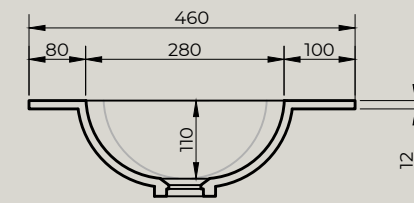

Quarter Drilled Tap Hole 35mm at Back

Front view

Side view

MARTENS & MEIJER
bathroomware

Product Name	Solid surface fountain with inner basin, matte white
Material	Pure Solid Surface Stone
Product size	2000x460x135 mm (double)