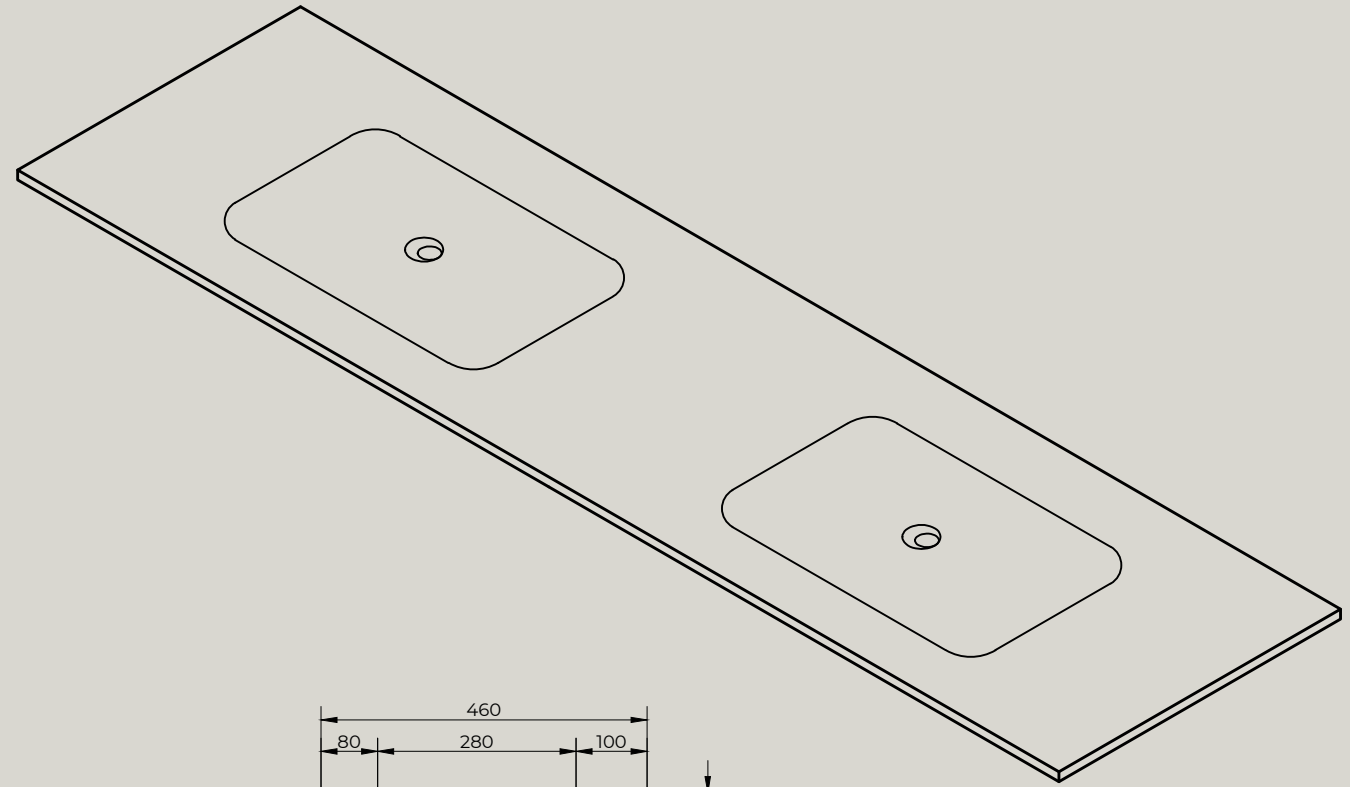

Quarter Drilled Tap Hole 35mm at Back

Front view

Side view

MARTENS & MEIJER
bathroomware

Product Name	Solid surface fountain with inner basin, matte white
Material	Pure Solid Surface Stone
Product size	2000x460x135 mm (double)