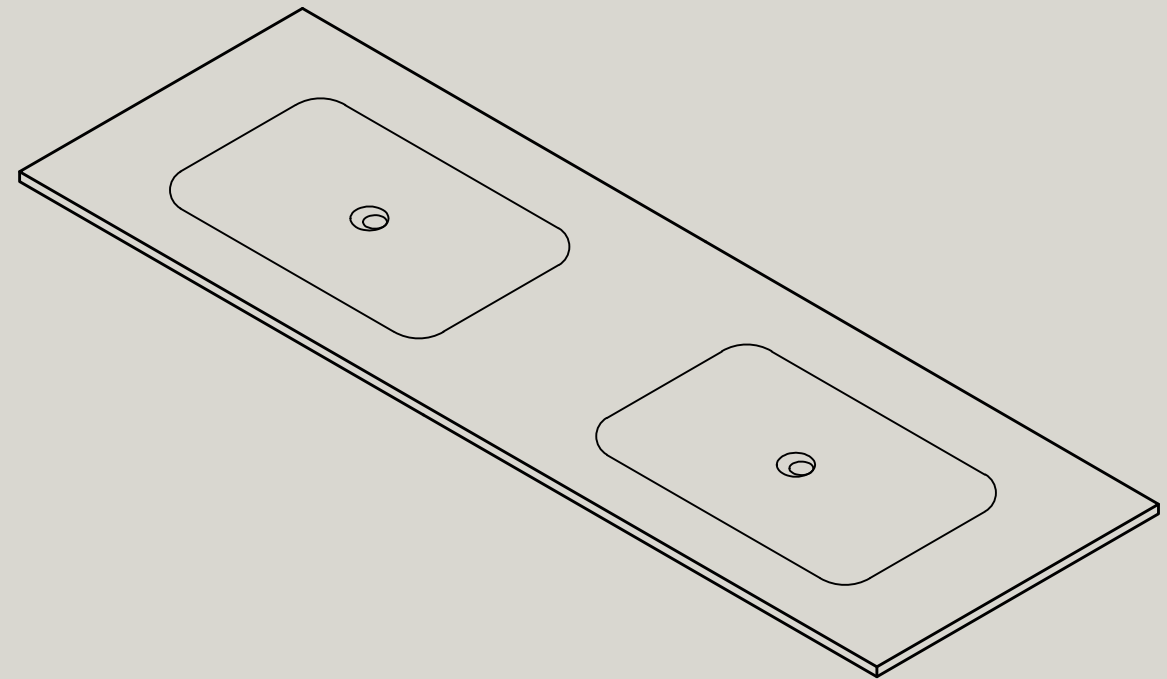

Top view
 Quarter Drilled Tap Hole 35mm at Back

Front view

Side view

Afgewerkte vloer / Finished floor

Spazio Bagno NT with space saver trap connector

Spazio Bagno NT with space saver trap connector

Product Name	Solid surface fountain with inner basin, matte white
Material	Pure Solid Surface Stone
Product size	1600x460x135 mm (double)