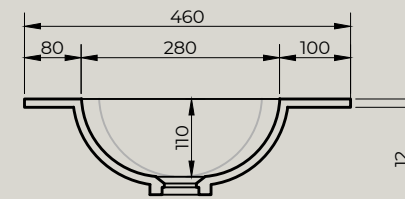

Top view
 Quarter Drilled Tap Hole 35mm at Back

Front view

Side view

Afgewerkte vloer / Finished floor

Spazio Bagno NT with space saver trap connector

Spazio Bagno NT with space saver trap connector

Product Name	Solid surface fountain with inner basin, matte white
Material	Pure Solid Surface Stone
Product size	1600x460x135 mm (double)