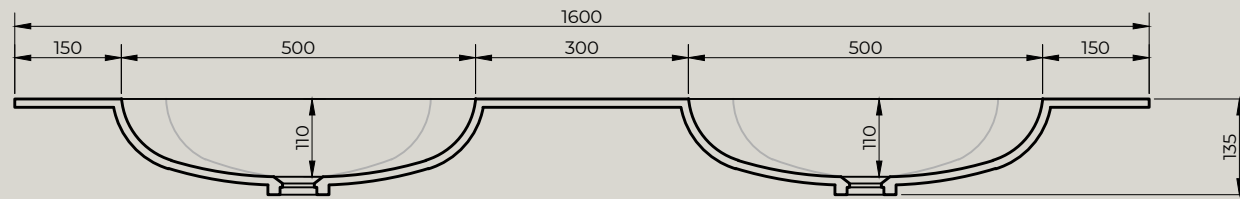

Top view
 Quarter Drilled Tap Hole 35mm at Back

Front view

Side view

Afgewerkte vloer / Finished floor

Spazio Bagno NT with space saver trap connector

Spazio Bagno NT with space saver trap connector

Product Name	Solid surface fountain with inner basin, matte white
Material	Pure Solid Surface Stone
Product size	1600x460x135 mm (double)