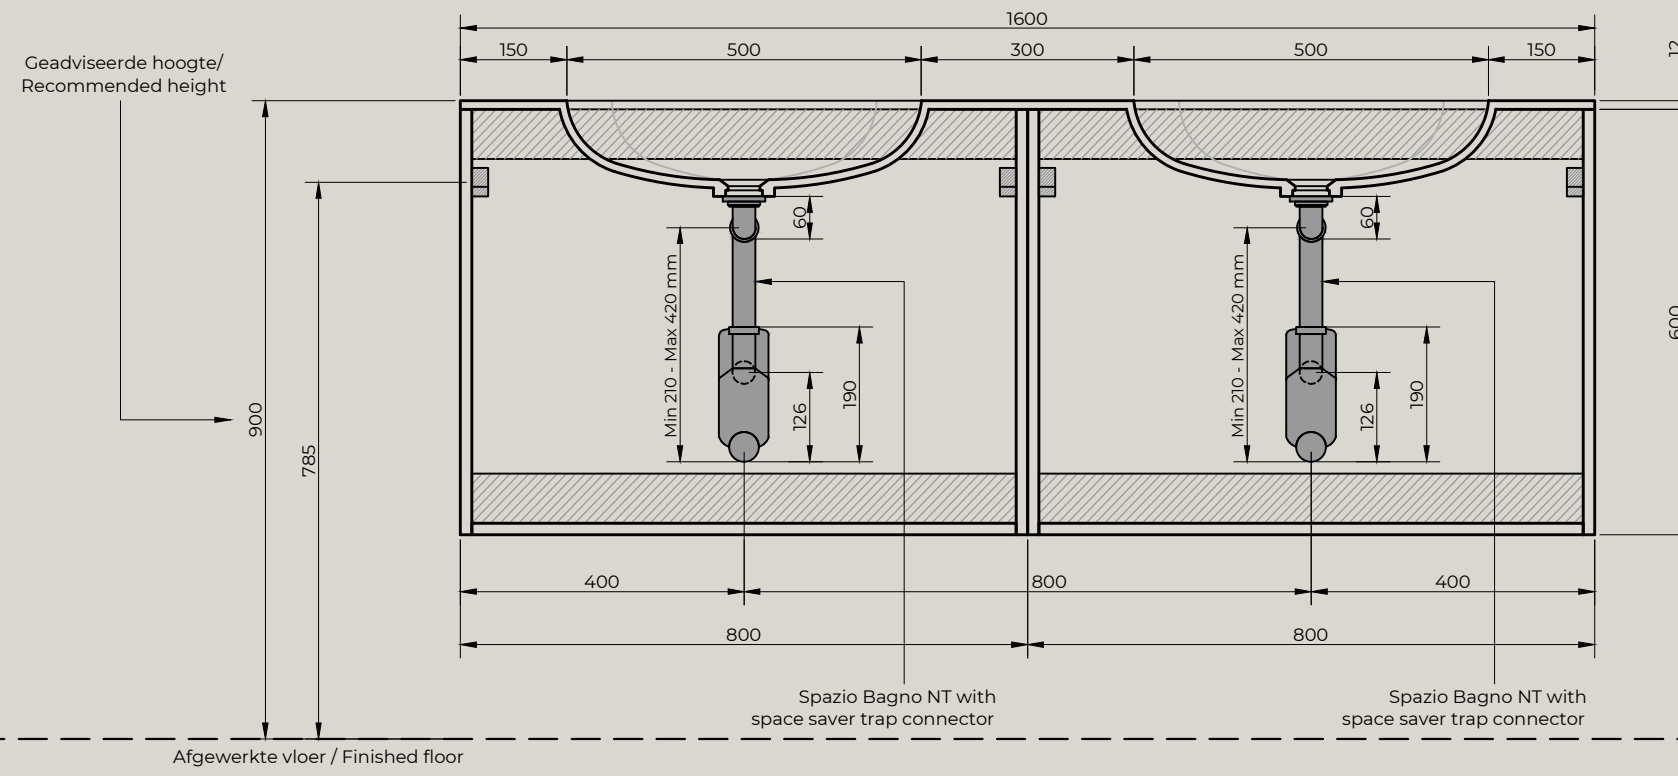

Top view
 Quarter Drilled Tap Hole 35mm at Back

Front view

Side view

Afgewerkte vloer / Finished floor

Spazio Bagno NT with space saver trap connector

Spazio Bagno NT with space saver trap connector

Product Name	Solid surface fountain with inner basin, matte white
Material	Pure Solid Surface Stone
Product size	1600x460x135 mm (double)