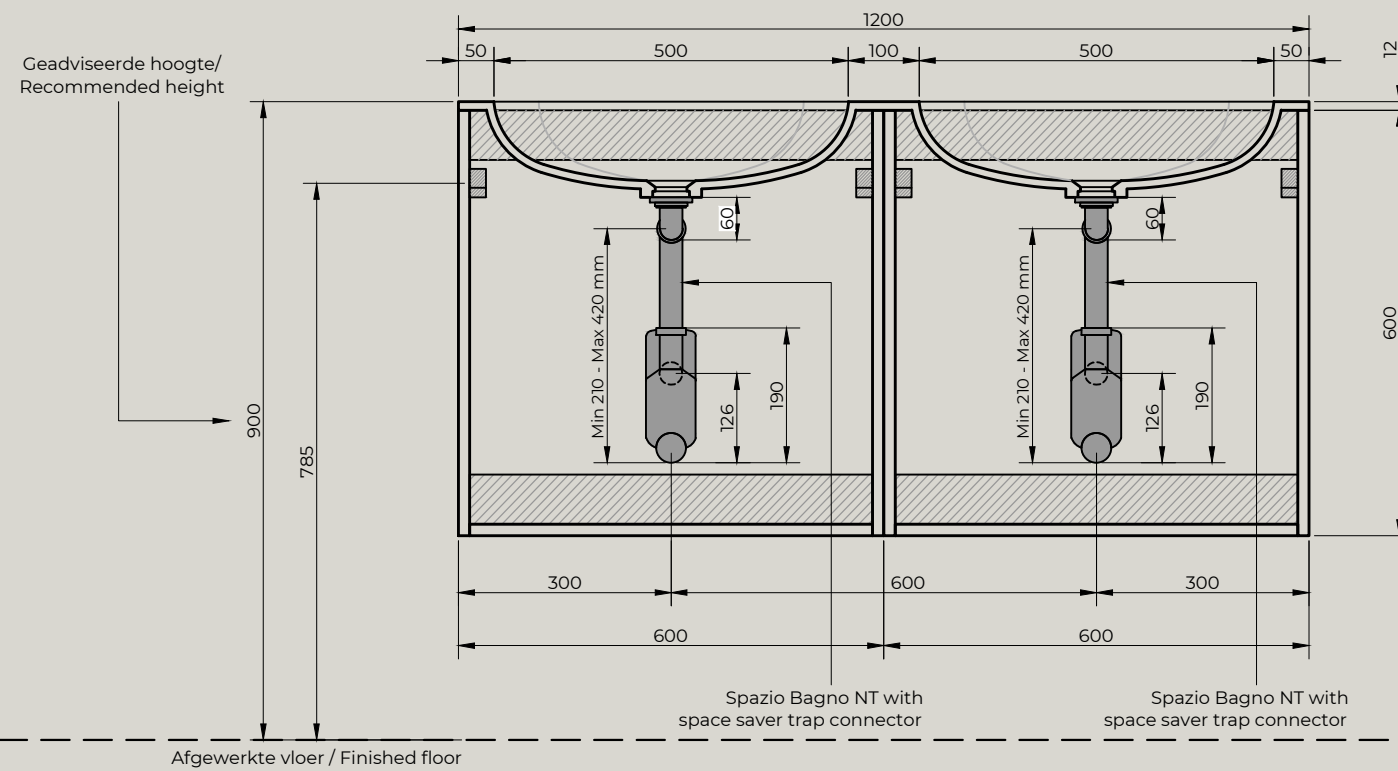

Top view

Quarter Drilled Tap Hole 35mm at Back

Front view

Side view

Geadviseerde hoogte/
Recommended height

Afgewerkte vloer / Finished floor

Spazio Bagno NT with
space saver trap connector

Spazio Bagno NT with
space saver trap connector

MARTENS & MEIJER
bathroomware

Product Name	Solid surface fountain with inner basin, matte white
Material	Pure Solid Surface Stone
Product size	1200X460X135 mm (double x 2)