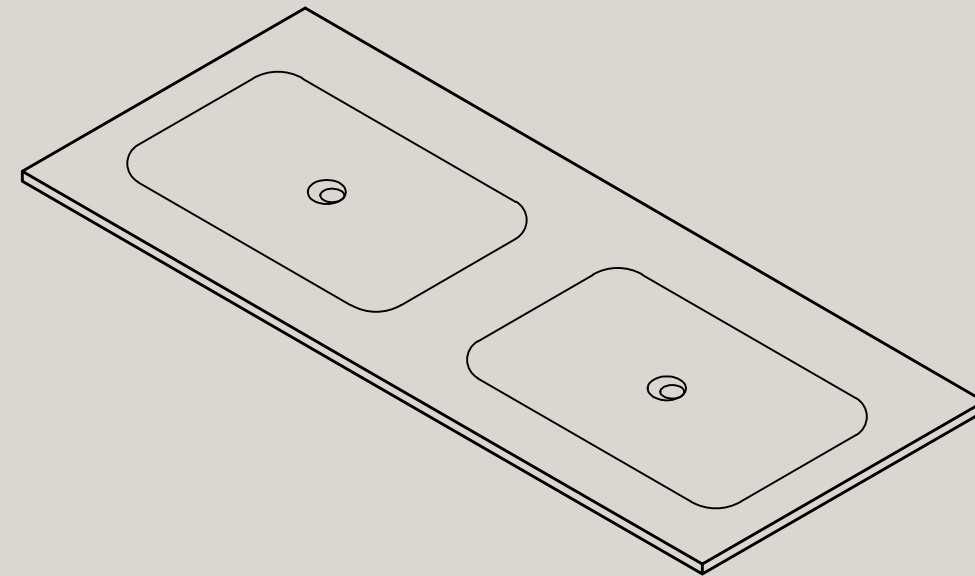

Top view

Quarter Drilled Tap Hole 35mm at Back

Front view

Side view

Geadviseerde hoogte/
Recommended height

Afgewerkte vloer / Finished floor

Spazio Bagno NT with
space saver trap connector

Spazio Bagno NT with
space saver trap connector

MARTENS & MEIJER
bathroomware

Product Name	Solid surface fountain with inner basin, matte white
Material	Pure Solid Surface Stone
Product size	1200X460X135 mm (double x 2)