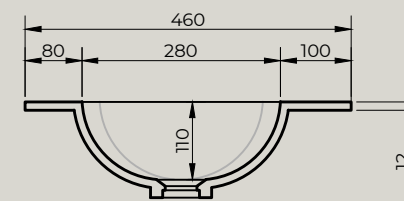

Top view

Quarter Drilled Tap Hole 35mm at Back

Front view

Side view

Geadviseerde hoogte/
Recommended height

Afgewerkte vloer / Finished floor

Spazio Bagno NT with
space saver trap connector

Spazio Bagno NT with
space saver trap connector

MARTENS & MEIJER
bathroomware

Product Name	Solid surface fountain with inner basin, matte white
Material	Pure Solid Surface Stone
Product size	1200X460X135 mm (double x 2)