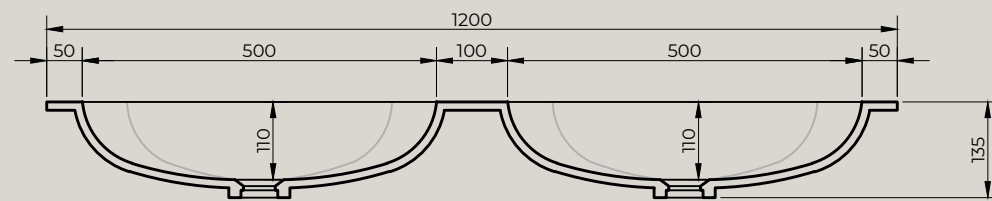

Top view

Quarter Drilled Tap Hole 35mm at Back

Front view

Side view

Geadviseerde hoogte/
Recommended height

Afgewerkte vloer / Finished floor

Spazio Bagno NT with
space saver trap connector

Spazio Bagno NT with
space saver trap connector

MARTENS & MEIJER
bathroomware

Product Name	Solid surface fountain with inner basin, matte white
Material	Pure Solid Surface Stone
Product size	1200X460X135 mm (double x 2)