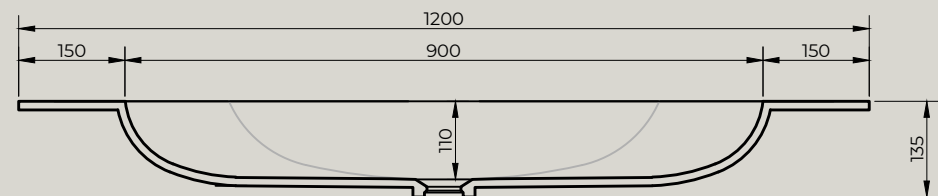

Top view

Quarter Drilled Tap Hole 35mm at Back

Front view

Side view

Spazio Bagno NT with space saver trap connector

Afgewerkte vloer / Finished floor

MARTENS & MEIJER
bathroomware

Product Name	Solid surface fountain with inner basin, matte white
Material	Pure Solid Surface Stone
Product size	1200X460X12-900 mm