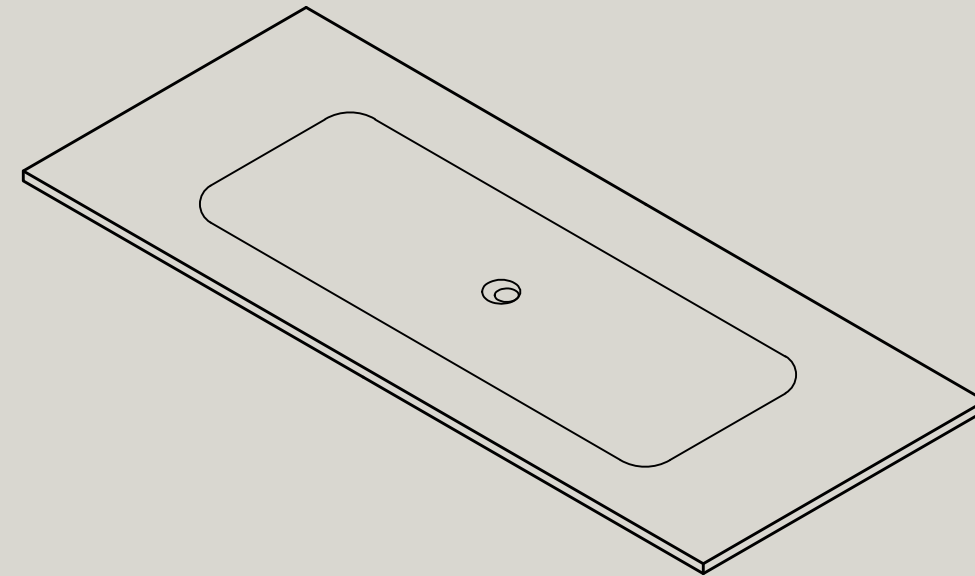

Top view

Quarter Drilled Tap Hole 35mm at Back

Front view

Side view

Spazio Bagno NT with space saver trap connector

Afgewerkte vloer / Finished floor

MARTENS & MEIJER
bathroomware

Product Name	Solid surface fountain with inner basin, matte white
Material	Pure Solid Surface Stone
Product size	1200X460X12-900 mm