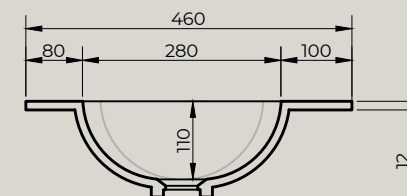

Top view

Quarter Drilled Tap Hole 35mm at Back

Front view

Side view

Spazio Bagno NT with space saver trap connector

Afgewerkte vloer / Finished floor

MARTENS & MEIJER
bathroomware

Product Name	Solid surface fountain with inner basin, matte white
Material	Pure Solid Surface Stone
Product size	1200X460X12-900 mm