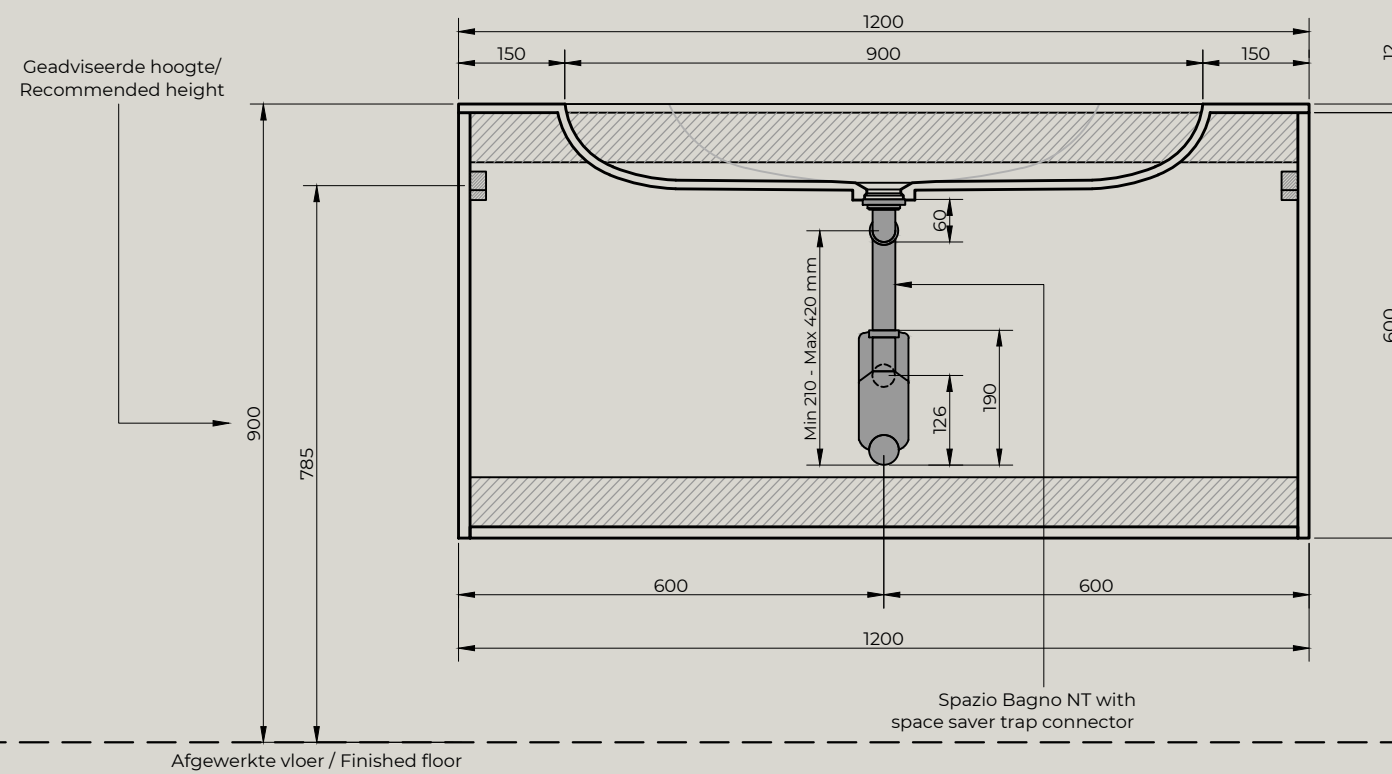

Top view

Quarter Drilled Tap Hole 35mm at Back

Front view

Side view

Spazio Bagno NT with space saver trap connector

Afgewerkte vloer / Finished floor

MARTENS & MEIJER
bathroomware

Product Name	Solid surface fountain with inner basin, matte white
Material	Pure Solid Surface Stone
Product size	1200X460X12-900 mm