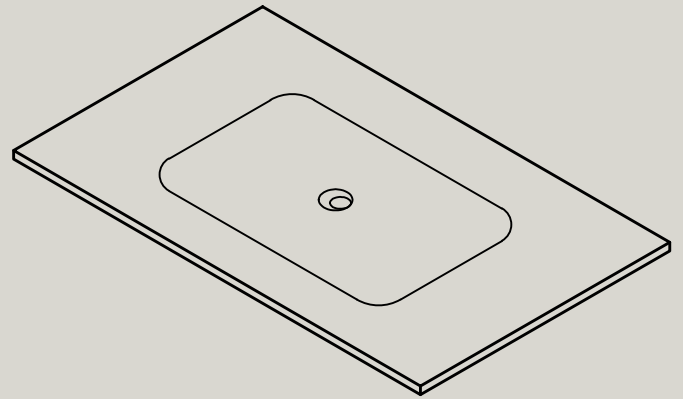

Top view

Quarter Drilled Tap Hole 35mm at Back

Front view

Side view

Afgewerkte vloer / Finished floor

Product Name	Solid surface fountain with inner basin, matte white
Material	Pure Solid Surface Stone
Product size	800x460x135 mm