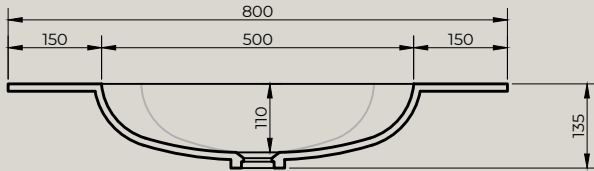

Top view

Quarter Drilled Tap Hole 35mm at Back

Front view

Side view

Afgewerkte vloer / Finished floor

Product Name	Solid surface fountain with inner basin, matte white
Material	Pure Solid Surface Stone
Product size	800x460x135 mm