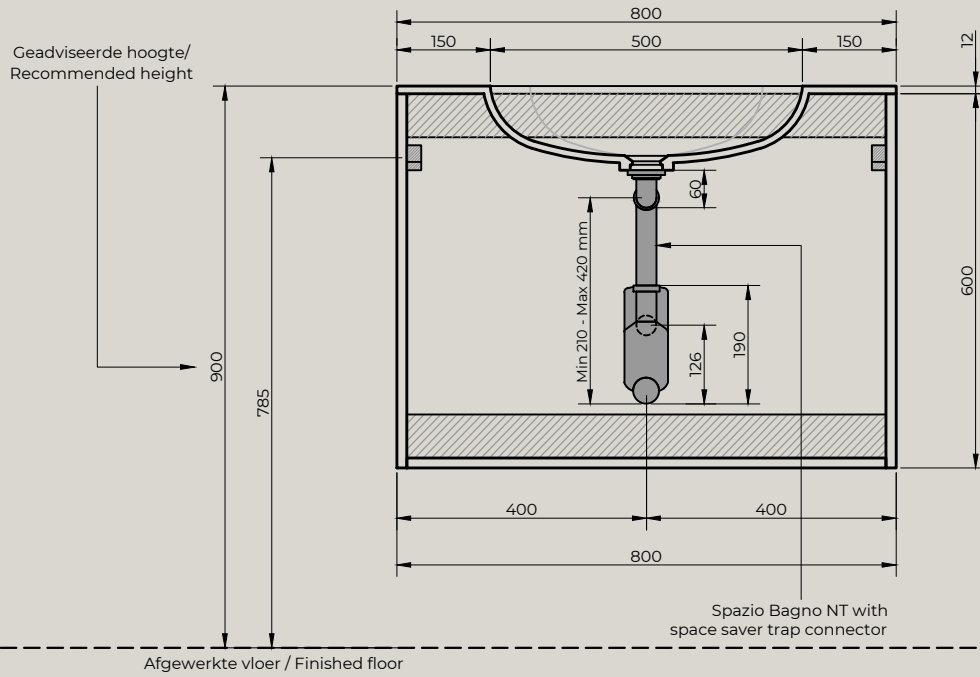

Top view

Quarter Drilled Tap Hole 35mm at Back

Front view

Side view

Afgewerkte vloer / Finished floor

Product Name	Solid surface fountain with inner basin, matte white
Material	Pure Solid Surface Stone
Product size	800x460x135 mm