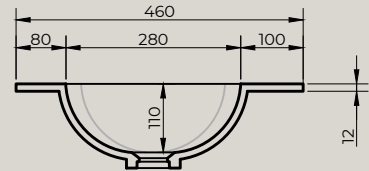

Top view

Quarter Drilled Tap Hole 35mm at Back

Front view

Side view

Afgewerkte vloer / Finished floor

Product Name	Solid surface fountain with inner basin, matte white
Material	Pure Solid Surface Stone
Product size	800x460x135 mm