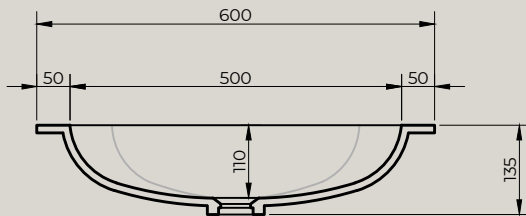

Top view

 Quarter Drilled Tap Hole 35mm at Back

Front view

Side view

Spazio Bagno NT with space saver trap connector

Afgewerkte vloer / Finished floor

Product Name	Solid surface fountain with inner basin, matte white
Material	Pure Solid Surface Stone
Product size	600x460x135 mm