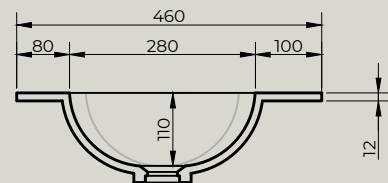

Top view

 Quarter Drilled Tap Hole 35mm at Back

Front view

Side view

Spazio Bagno NT with space saver trap connector

Afgewerkte vloer / Finished floor

Product Name	Solid surface fountain with inner basin, matte white
Material	Pure Solid Surface Stone
Product size	600x460x135 mm