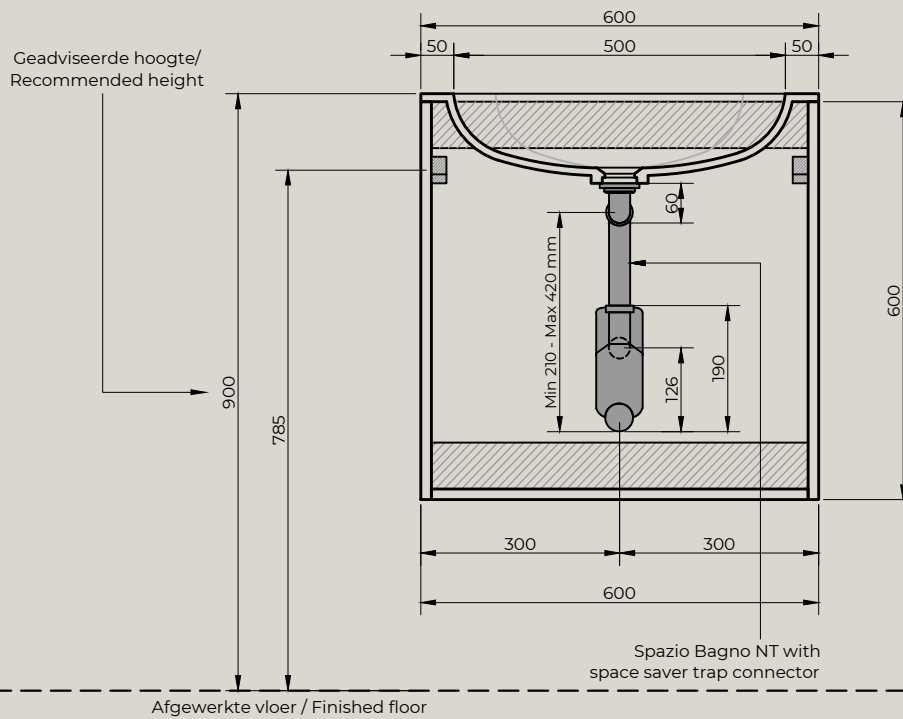

Top view

 Quarter Drilled Tap Hole 35mm at Back

Front view

Side view

Spazio Bagno NT with space saver trap connector

Afgewerkte vloer / Finished floor

Product Name	Solid surface fountain with inner basin, matte white
Material	Pure Solid Surface Stone
Product size	600x460x135 mm