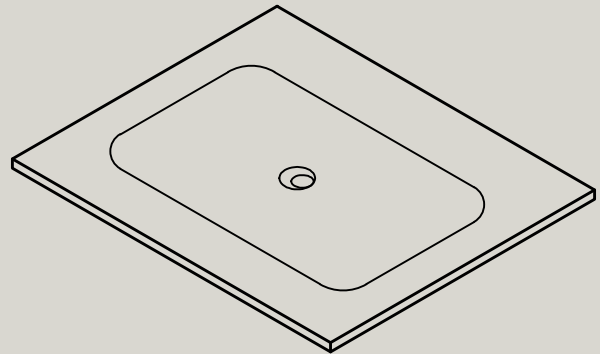

Top view

 Quarter Drilled Tap Hole 35mm at Back

Front view

Side view

Spazio Bagno NT with space saver trap connector

Afgewerkte vloer / Finished floor

Product Name	Solid surface fountain with inner basin, matte white
Material	Pure Solid Surface Stone
Product size	600x460x135 mm